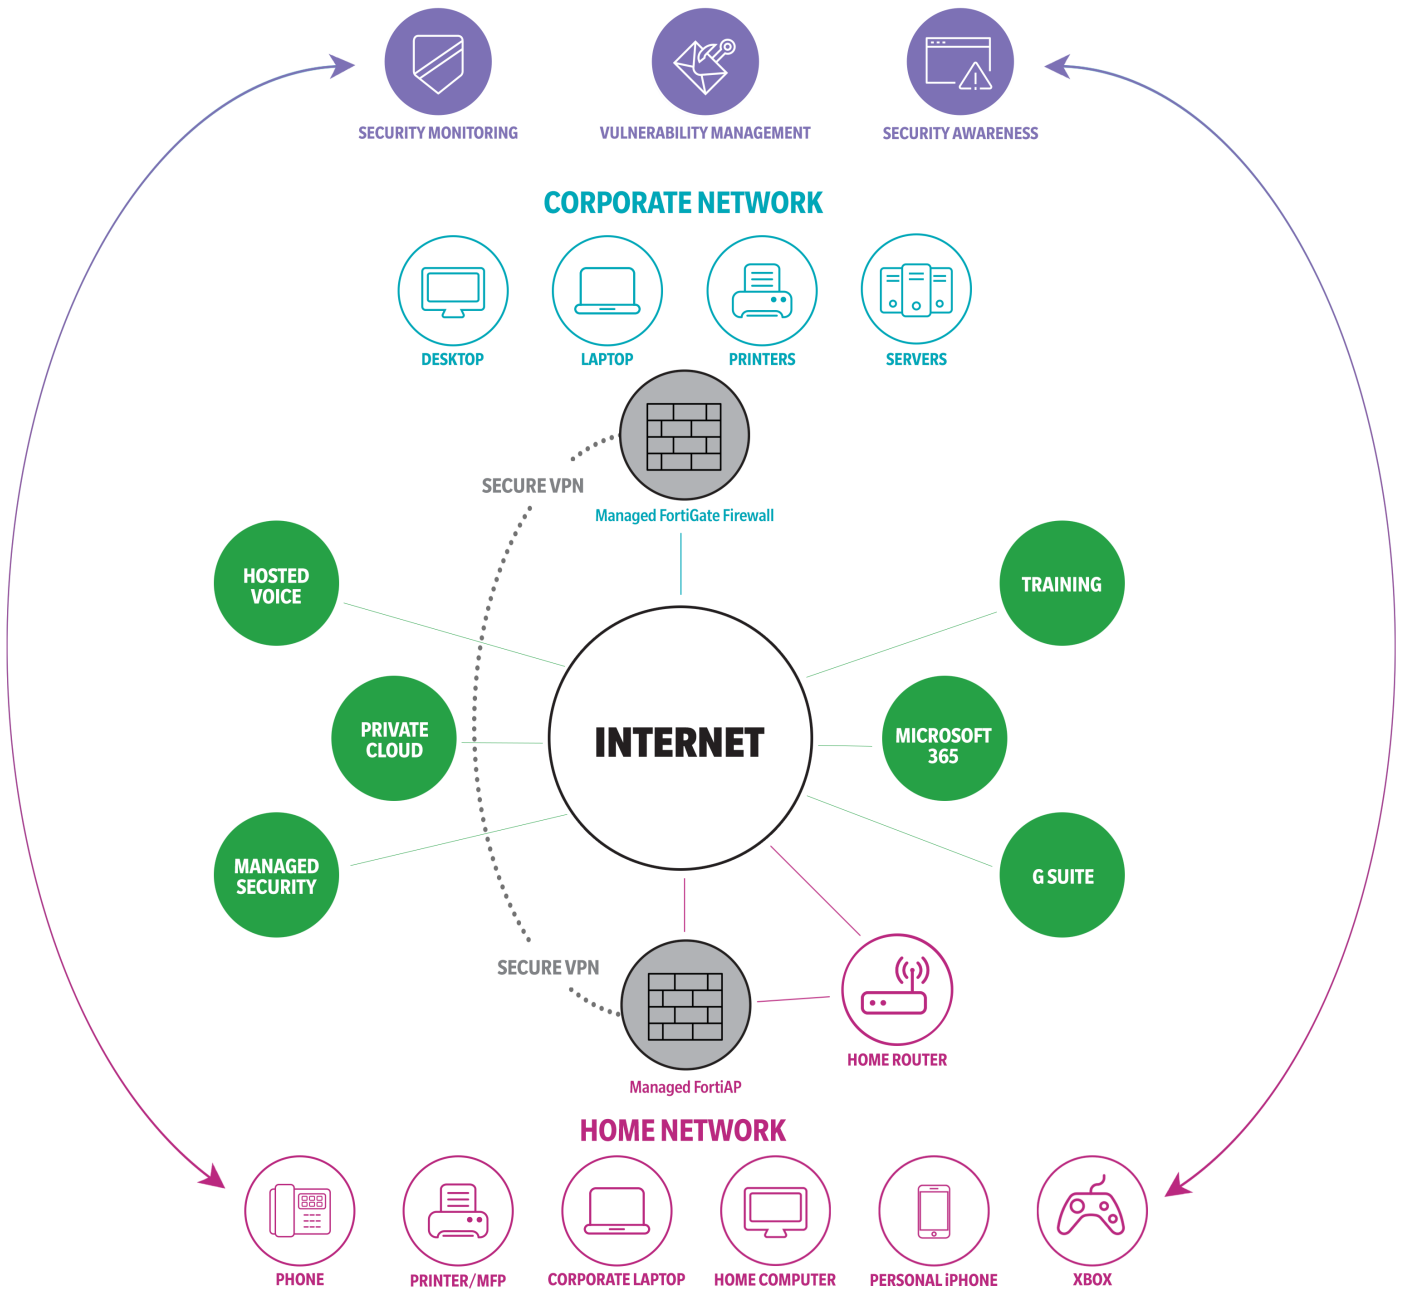

# WHATEVER YOU CONNECT – PROTECT

The best approach to security is a layered strategy that protects against all potential vulnerabilities. Our end-to-end portfolio of security services solves the needs of an entire organization. We can identify and exploit weaknesses in networks and applications while also defending against real-world threats. Check out our best in class security solutions.