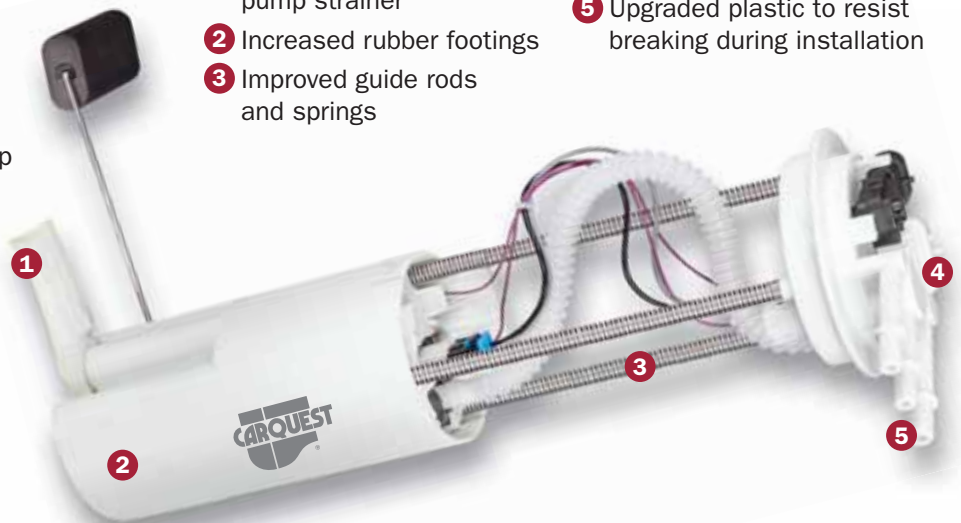

CARQUEST® FUEL PUMPS ARE SOURCED STRAIGHT FROM OE MANUFACTURING FACILITIES

We've invested in industry-leading quality upgrades:

- 100% carbon commutators provide resistance to aggressive fuels and double the life expectancy of the pump
- OE upgraded turbine impellers greatly reduce fuel pulsation
- Upgraded guide rods and springs (internal on all possible applications)
- Increased rubber footings that are E85 compatible
- Lifetime Warranty and 1-Year Labor Warranty

1. 1 OE upgraded electric fuel pump strainer
2. 2 Increased rubber footings
3. 3 Improved guide rods and springs
4. 4 OE upgraded wire harness
5. 5 Upgraded plastic to resist breaking during installation