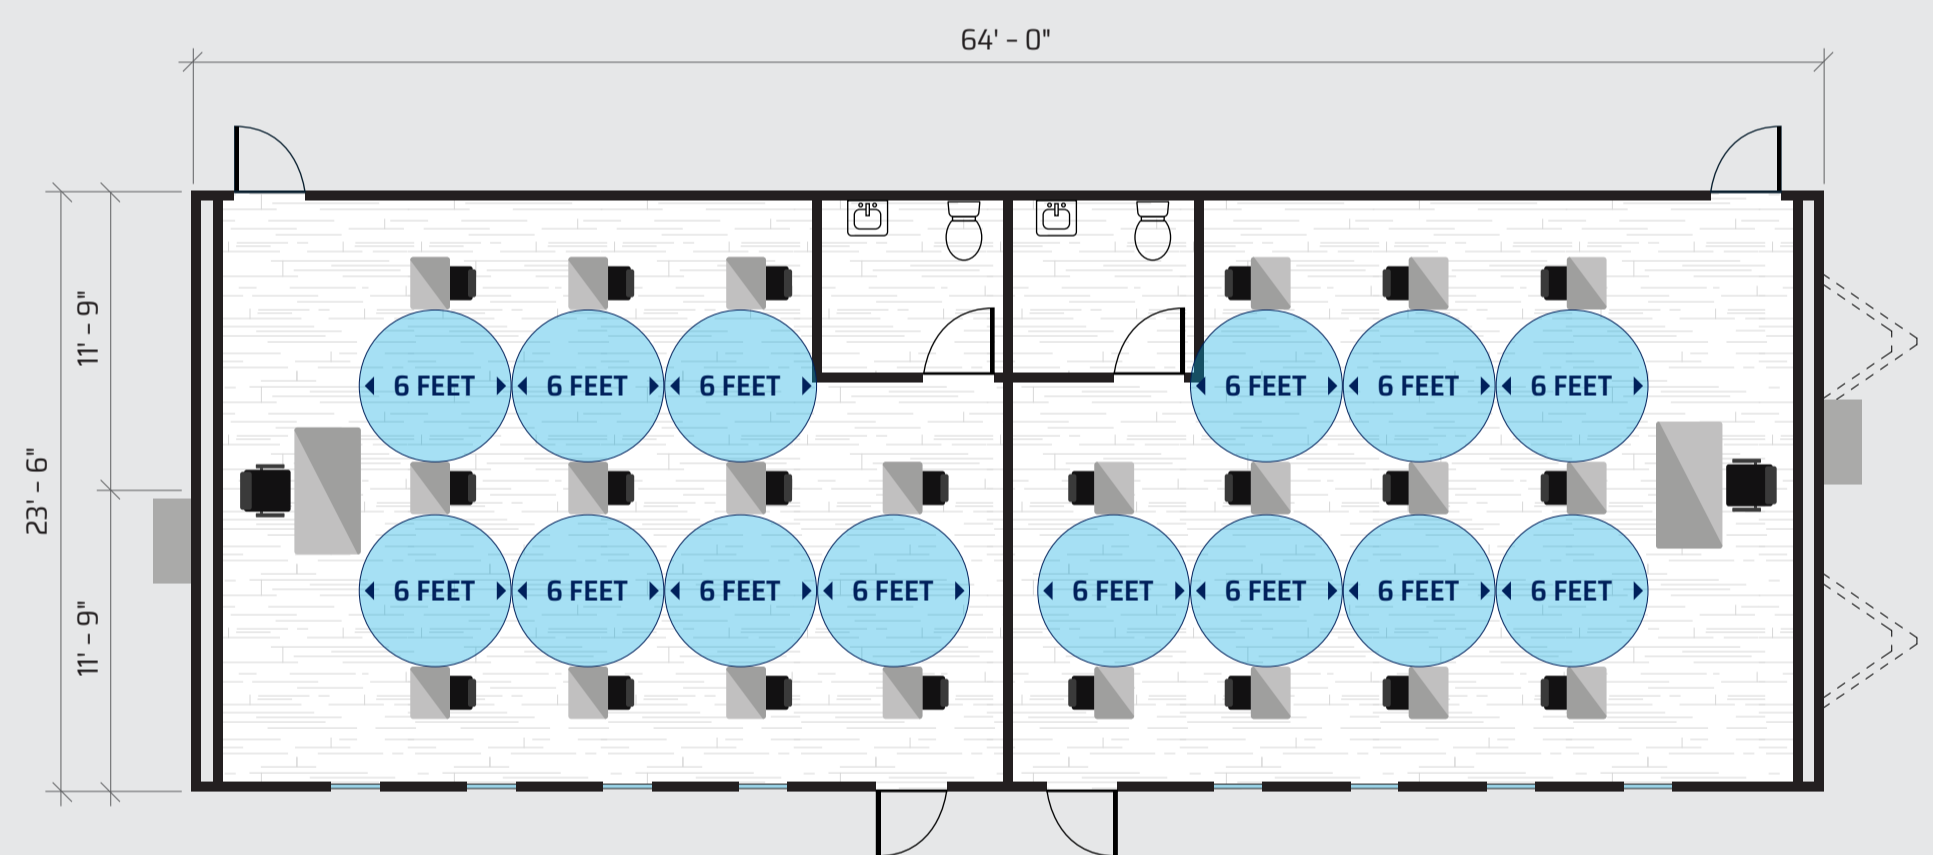

ADD TEACHING SPACE BEFORE STUDENTS RETURN TO SCHOOL

PRE COVID
15 STUDENT CLASSROOM

POST COVID
15 STUDENT CLASSROOM

MODULAR CLASSROOMS PROVIDE EXTRA ROOM FOR SOCIAL DISTANCING

49' x 14' - 10 Student Classroom

64' x 24' - Two 11 Student Classrooms

36' x 24' - 12 Student Classroom

68' x 56' - Four 10 Student Classrooms

44' x 24' - 15 Student DSA Classroom

GET HELP FROM OUR EXPERT TEAM

Our temporary space specialists are standing by across North America ready to help you meet both your urgent and long-term needs. Get new modular space or add to the units you have now. Upgrade your units to larger sizes. Plan ahead for upcoming projects. We've got you covered on all fronts.