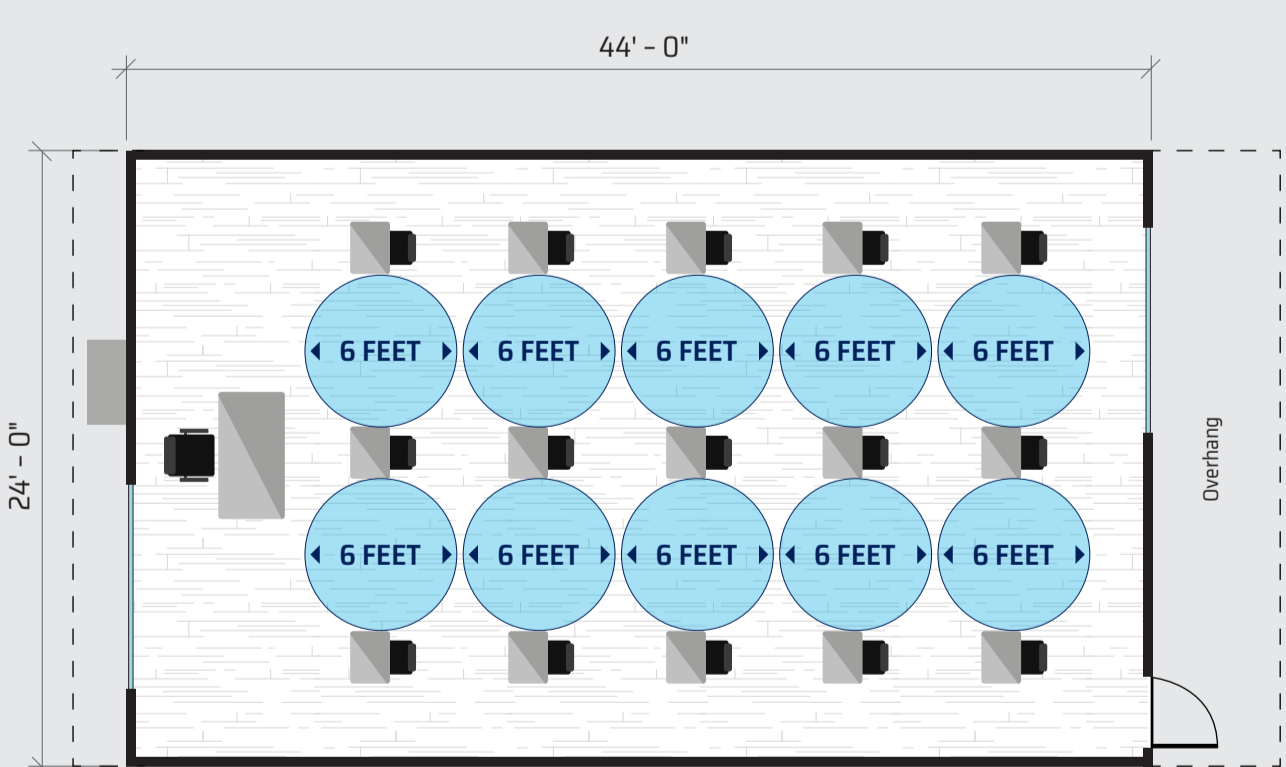

ADD TEACHING SPACE BEFORE STUDENTS RETURN TO SCHOOL

PRE COVID
15 STUDENT CLASSROOM

POST COVID
15 STUDENT CLASSROOM

MODULAR CLASSROOMS PROVIDE EXTRA ROOM FOR SOCIAL DISTANCING

49' x 14' - 10 Student Classroom

64' x 24' - Two 11 Student Classrooms

36' x 24' - 12 Student Classroom

68' x 56' - Four 10 Student Classrooms

44' x 24' - 15 Student DSA Classroom

GET HELP FROM OUR EXPERT TEAM

Our temporary space specialists are standing by across North America ready to help you meet both your urgent and long-term needs. Get new modular space or add to the units you have now. Upgrade your units to larger sizes. Plan ahead for upcoming projects. We've got you covered on all fronts.