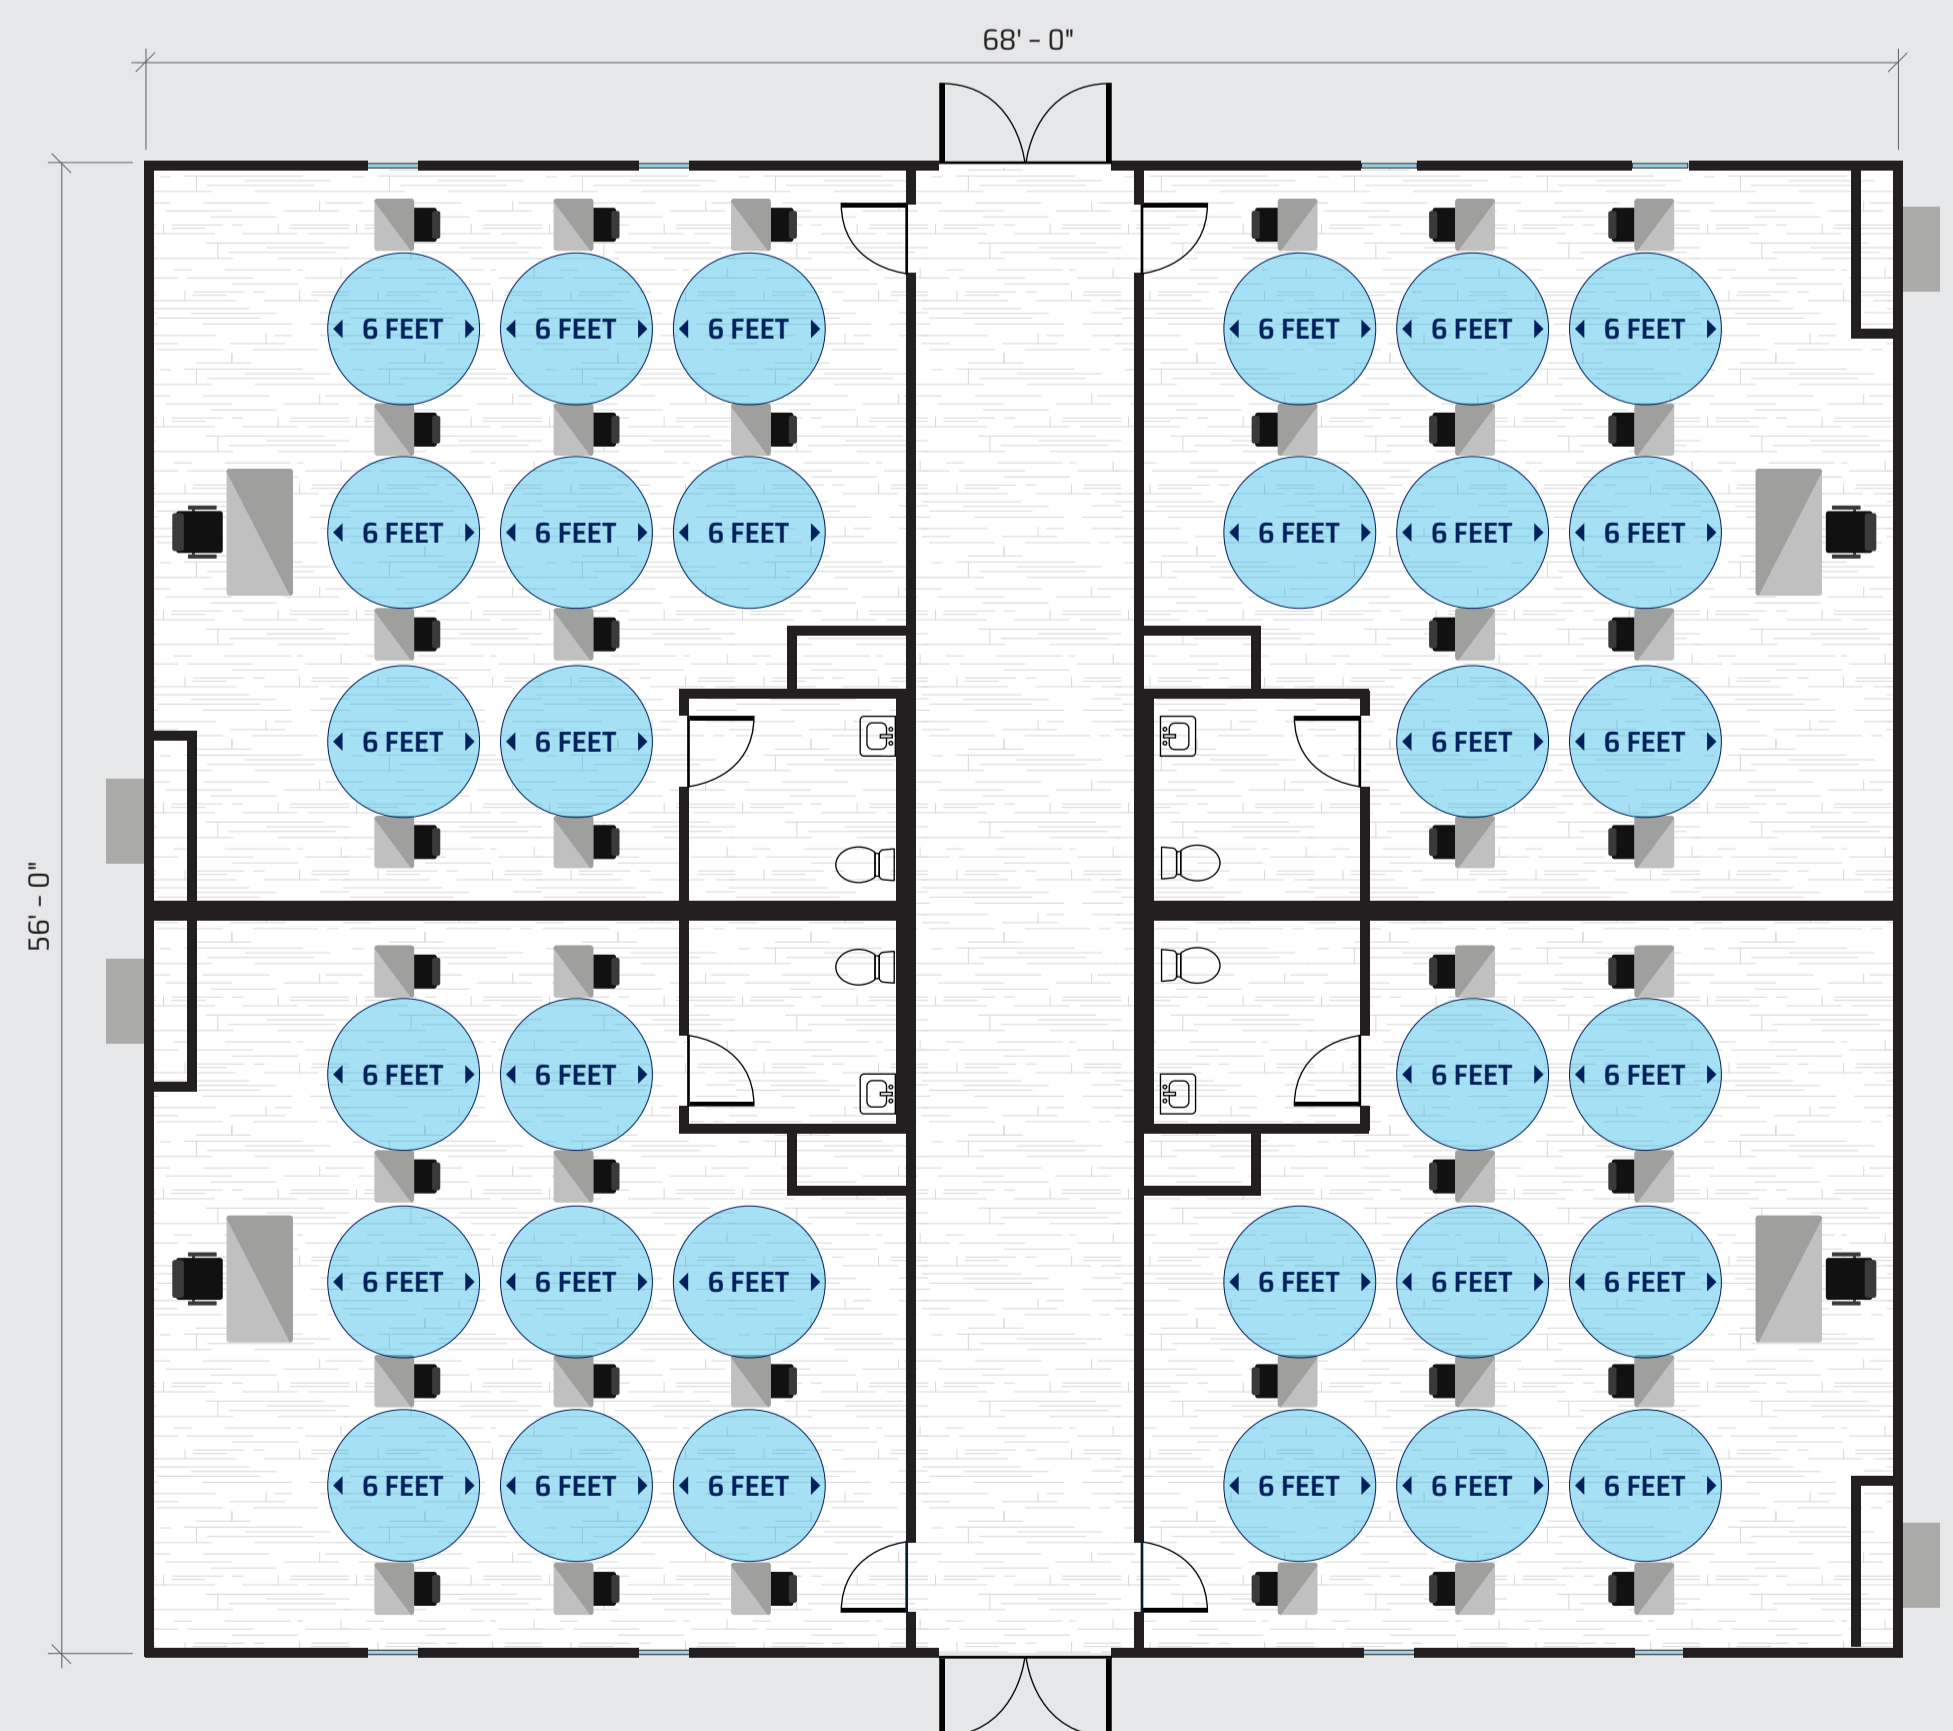

ADD TEACHING SPACE BEFORE STUDENTS RETURN TO SCHOOL

PRE COVID
15 STUDENT CLASSROOM

POST COVID
15 STUDENT CLASSROOM

MODULAR CLASSROOMS PROVIDE EXTRA ROOM FOR SOCIAL DISTANCING

49' x 14' - 10 Student Classroom

64' x 24' - Two 11 Student Classrooms

36' x 24' - 12 Student Classroom

68' x 56' - Four 10 Student Classrooms

44' x 24' - 15 Student DSA Classroom

GET HELP FROM OUR EXPERT TEAM

Our temporary space specialists are standing by across North America ready to help you meet both your urgent and long-term needs. Get new modular space or add to the units you have now. Upgrade your units to larger sizes. Plan ahead for upcoming projects. We've got you covered on all fronts.