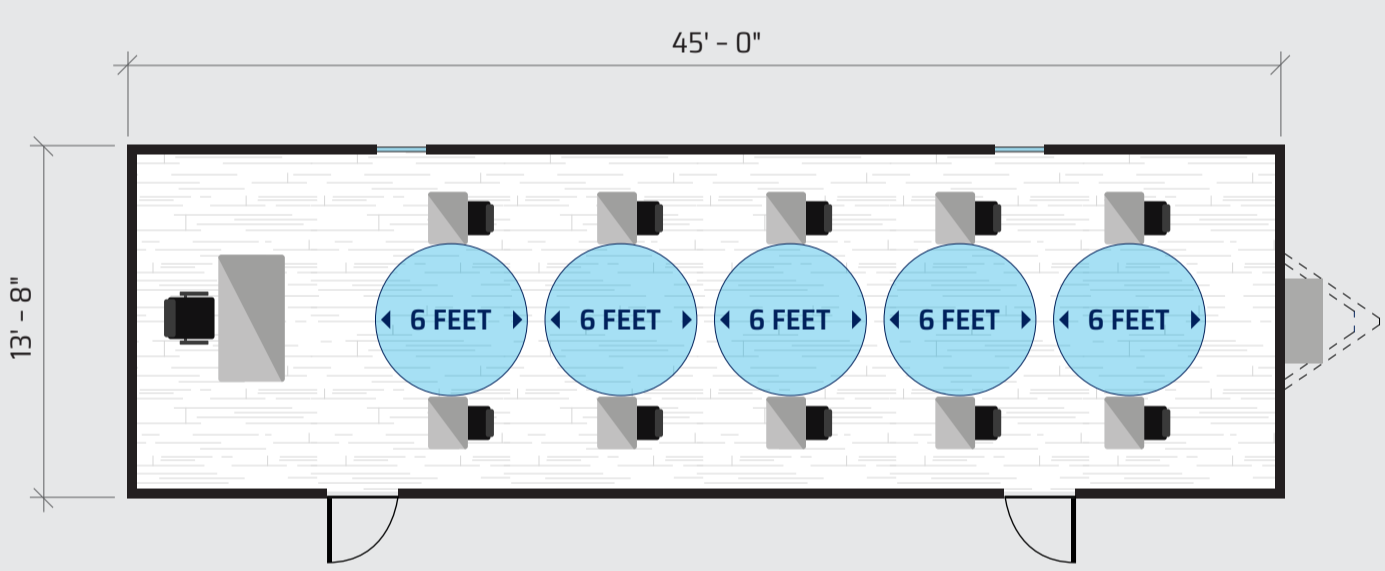

ADD TEACHING SPACE BEFORE STUDENTS RETURN TO SCHOOL

PRE COVID
15 STUDENT CLASSROOM

POST COVID
15 STUDENT CLASSROOM

MODULAR CLASSROOMS PROVIDE EXTRA ROOM FOR SOCIAL DISTANCING

49' x 14' - 10 Student Classroom

64' x 24' - Two 11 Student Classrooms

36' x 24' - 12 Student Classroom

68' x 56' - Four 10 Student Classrooms

44' x 24' - 15 Student DSA Classroom

GET HELP FROM OUR EXPERT TEAM

Our temporary space specialists are standing by across North America ready to help you meet both your urgent and long-term needs. Get new modular space or add to the units you have now. Upgrade your units to larger sizes. Plan ahead for upcoming projects. We've got you covered on all fronts.