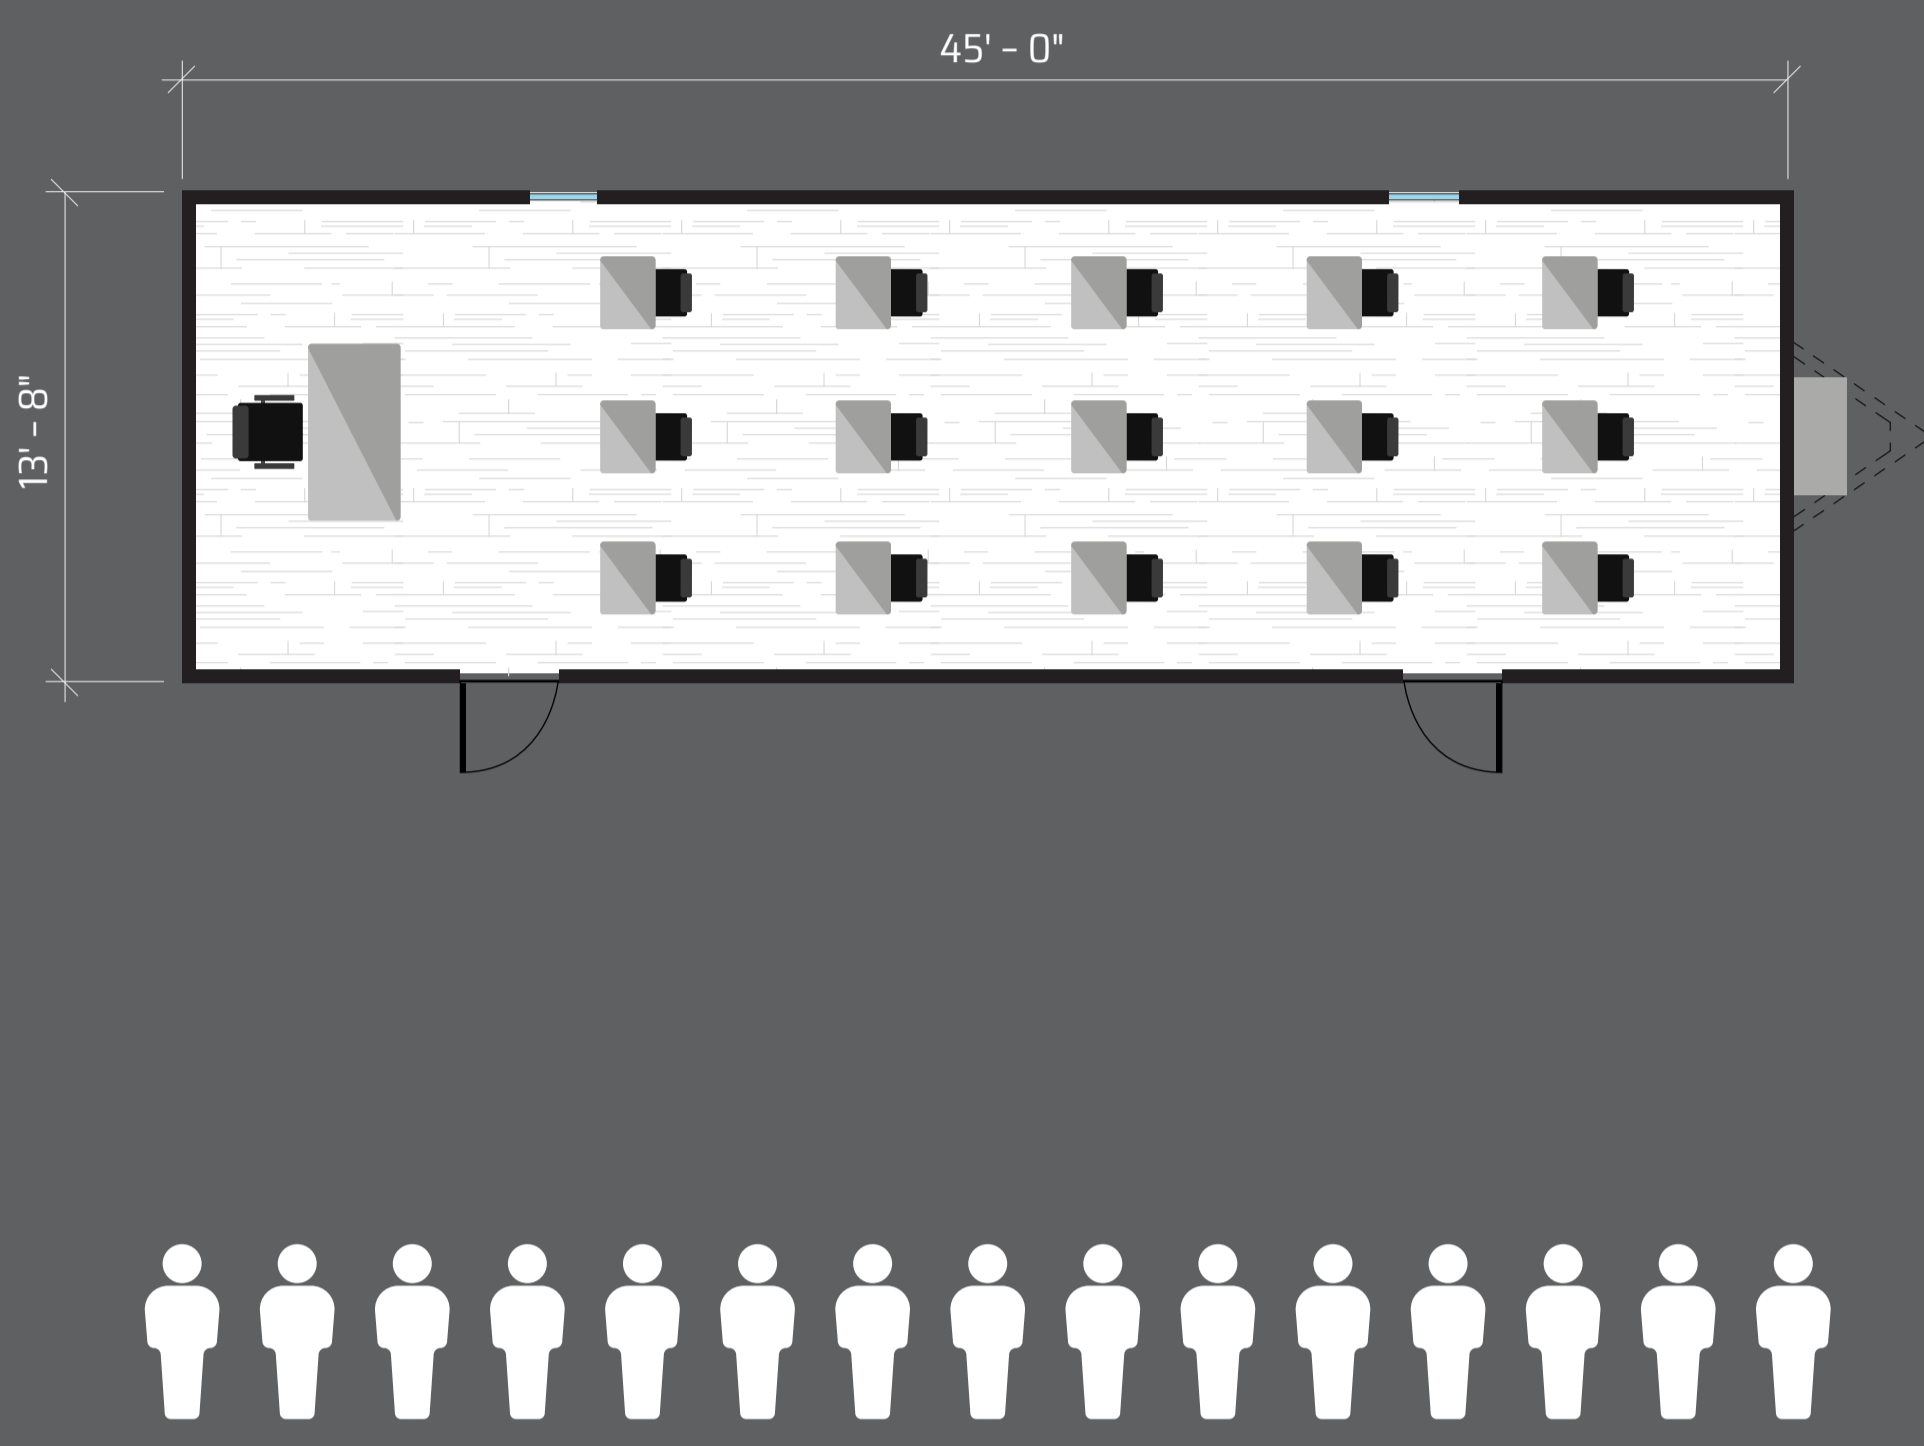

ADD TEACHING SPACE BEFORE STUDENTS RETURN TO SCHOOL

PRE COVID
15 STUDENT CLASSROOM

POST COVID
15 STUDENT CLASSROOM

MODULAR CLASSROOMS PROVIDE EXTRA ROOM FOR SOCIAL DISTANCING

49' x 14' - 10 Student Classroom

64' x 24' - Two 11 Student Classrooms

36' x 24' - 12 Student Classroom

68' x 56' - Four 10 Student Classrooms

44' x 24' - 15 Student DSA Classroom

GET HELP FROM OUR EXPERT TEAM

Our temporary space specialists are standing by across North America ready to help you meet both your urgent and long-term needs. Get new modular space or add to the units you have now. Upgrade your units to larger sizes. Plan ahead for upcoming projects. We've got you covered on all fronts.