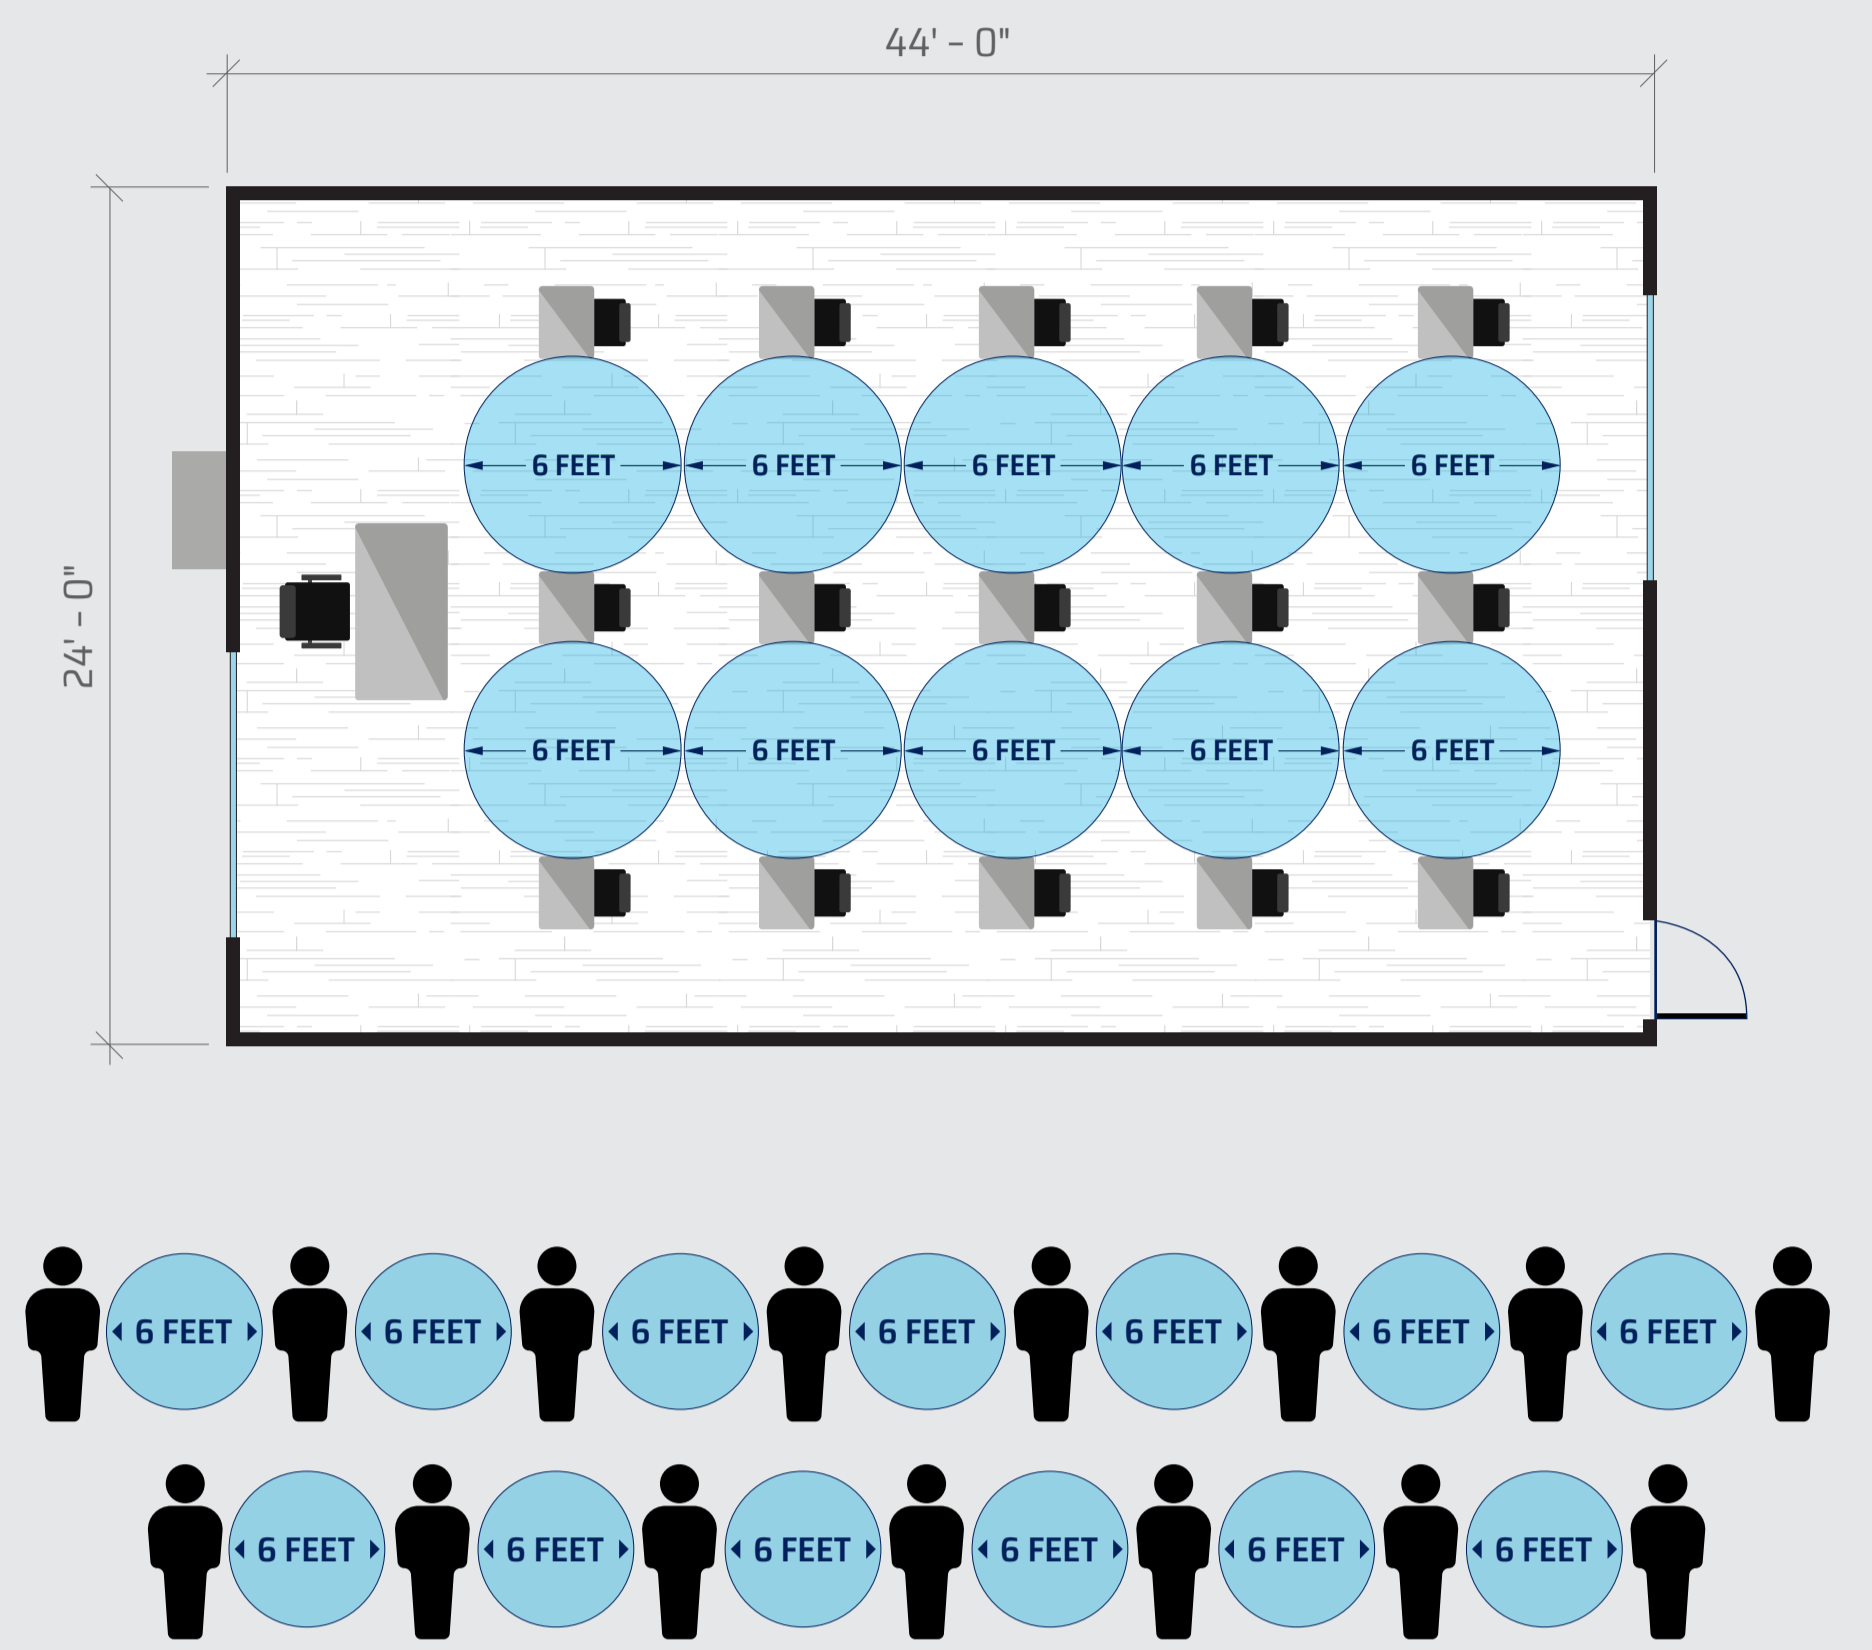

ADD TEACHING SPACE BEFORE STUDENTS RETURN TO SCHOOL

PRE COVID
15 STUDENT CLASSROOM

POST COVID
15 STUDENT CLASSROOM

MODULAR CLASSROOMS PROVIDE EXTRA ROOM FOR SOCIAL DISTANCING

49' x 14' - 10 Student Classroom

64' x 24' - Two 11 Student Classrooms

36' x 24' - 12 Student Classroom

68' x 56' - Four 10 Student Classrooms

44' x 24' - 15 Student DSA Classroom

GET HELP FROM OUR EXPERT TEAM

Our temporary space specialists are standing by across North America ready to help you meet both your urgent and long-term needs. Get new modular space or add to the units you have now. Upgrade your units to larger sizes. Plan ahead for upcoming projects. We've got you covered on all fronts.