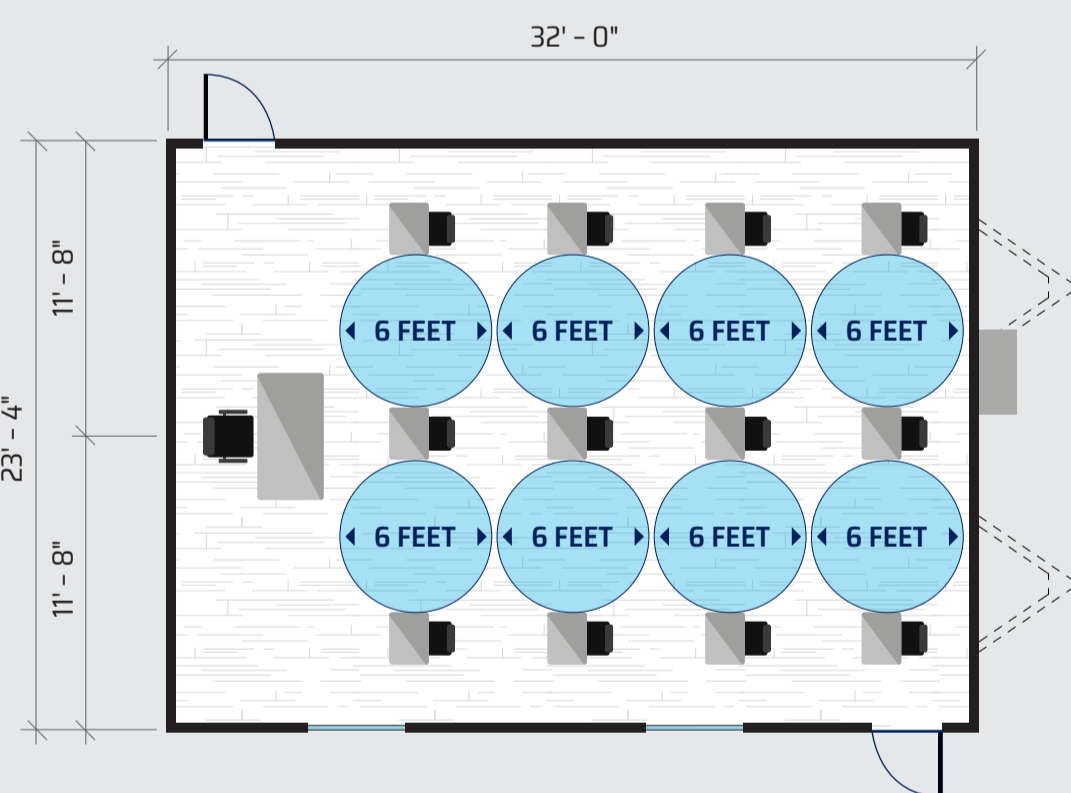

ADD TEACHING SPACE BEFORE STUDENTS RETURN TO SCHOOL

PRE COVID
15 STUDENT CLASSROOM

POST COVID
15 STUDENT CLASSROOM

MODULAR CLASSROOMS PROVIDE EXTRA ROOM FOR SOCIAL DISTANCING

49' x 14' - 10 Student Classroom

64' x 24' - Two 11 Student Classrooms

36' x 24' - 12 Student Classroom

68' x 56' - Four 10 Student Classrooms

44' x 24' - 15 Student DSA Classroom

GET HELP FROM OUR EXPERT TEAM

Our temporary space specialists are standing by across North America ready to help you meet both your urgent and long-term needs. Get new modular space or add to the units you have now. Upgrade your units to larger sizes. Plan ahead for upcoming projects. We've got you covered on all fronts.