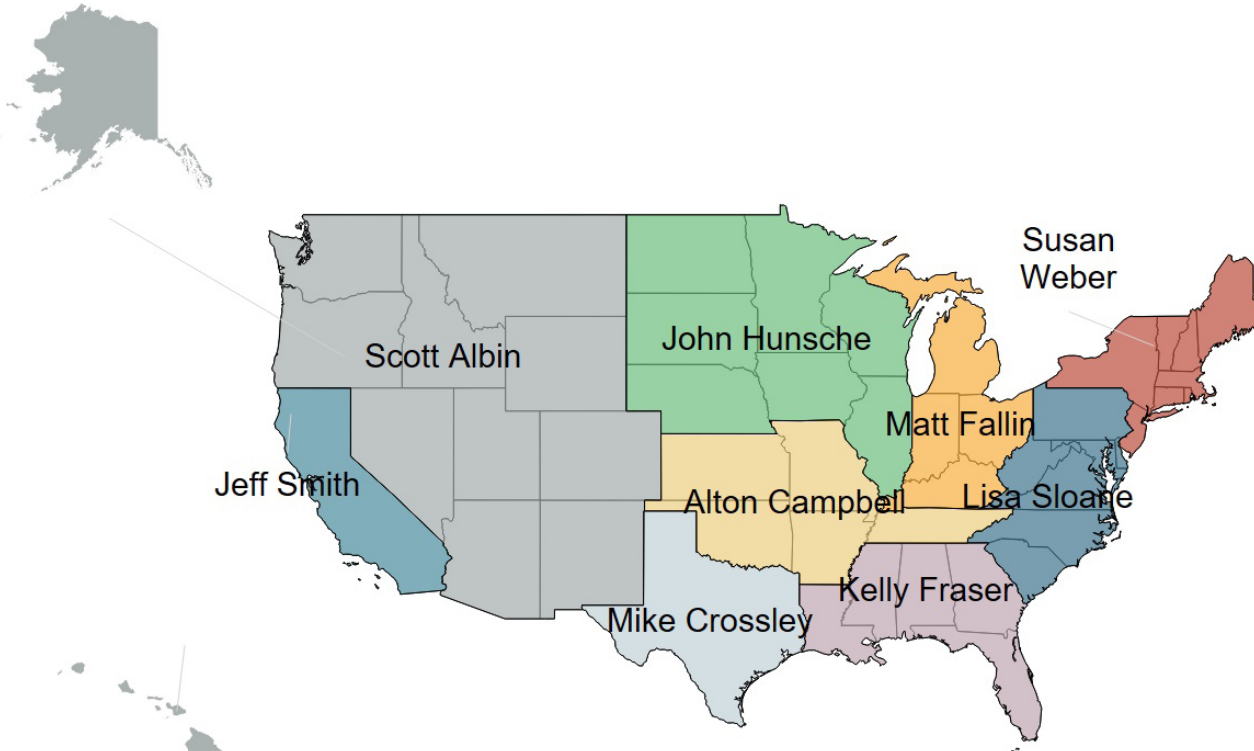

OMNIA[®]

PARTNERS

Public Sector - Higher Education

Michael Schwalm

Group Vice President - Higher Education
Office: 615-236-9080
Cell: 717-571-8146
michael.schwalm@omniapartners.com

Mike Crossley

Regional Manager,
Higher Education - Texas
Cell: 940-312-3672
michael.crossley@omniapartners.com