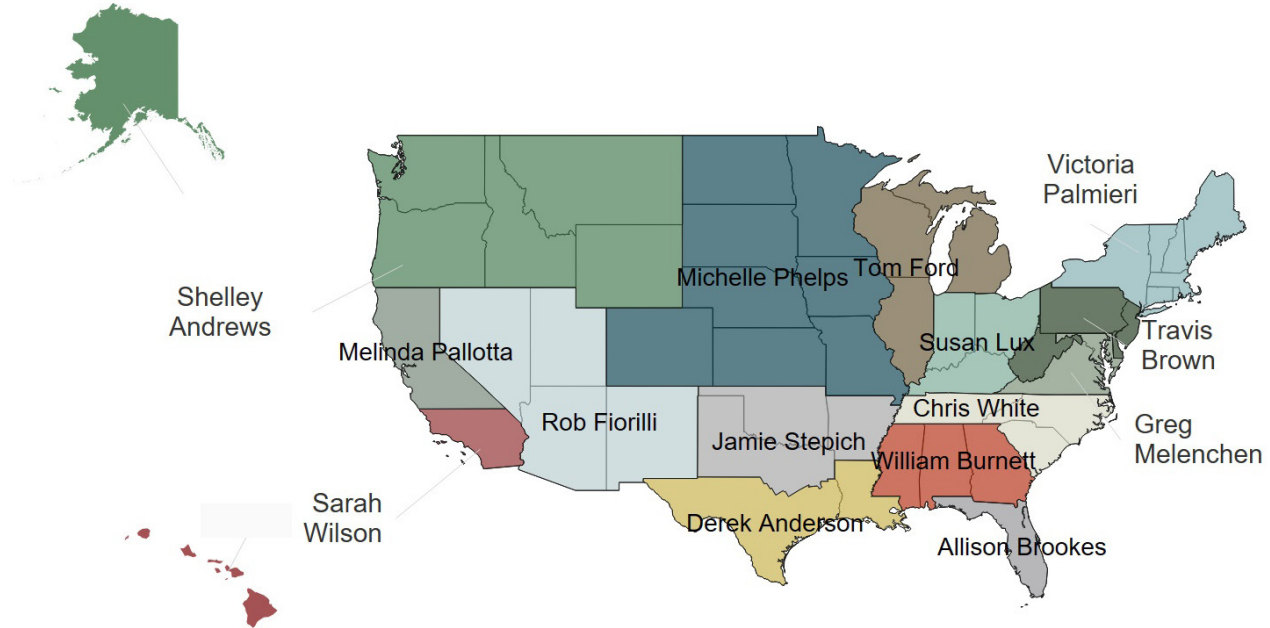

OMNIA[®]

PARTNERS

Public Sector - Municipal & K-12

Doug Looney

Group Vice President - Northwest
Cell: 314-210-8058
doug.looney@omniapartners.com

Shelley Andrews

Regional Manager, Northwest
Cell: 509-998-1503
shelley.andrews@omniapartners.com