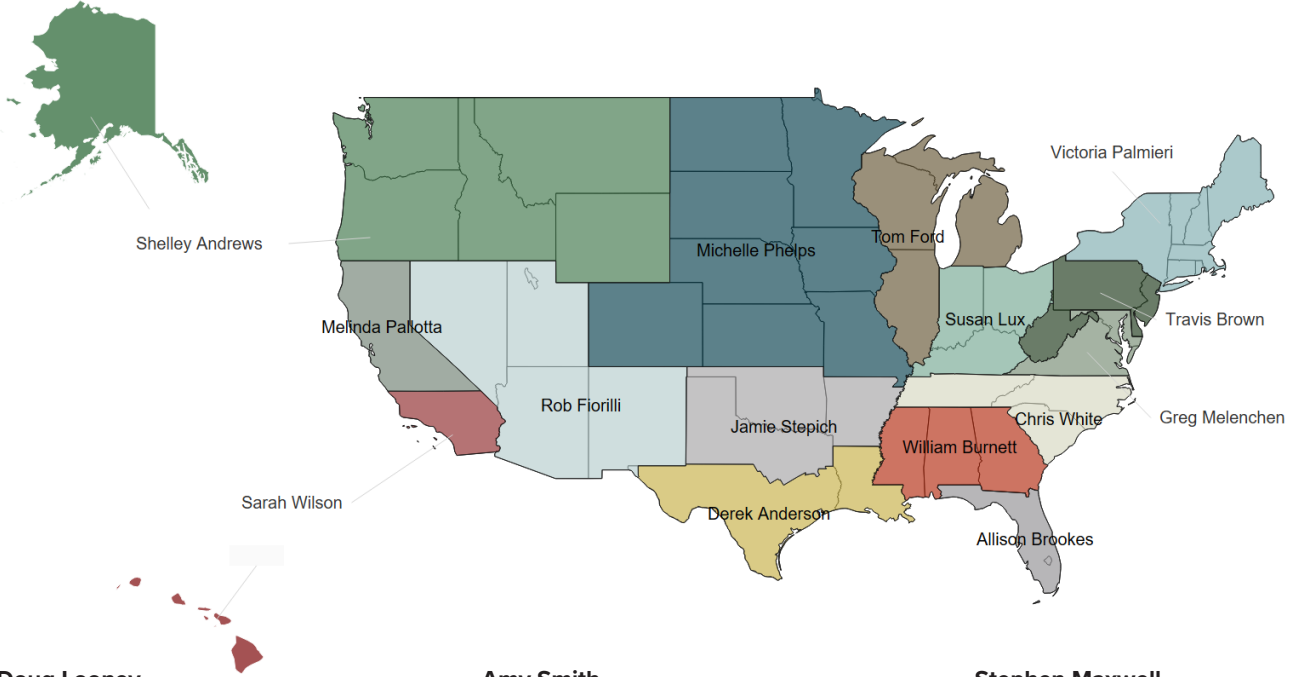

OMNIA PARTNERS

Public Sector - Municipal & K-12

Doug Looney

Group Vice President - Northwest
Cell: 314-210-8058
doug.looney@omniapartners.com

Shelley Andrews

Regional Manager, Northwest
Cell: 509-998-1503
shelley.andrews@omniapartners.com