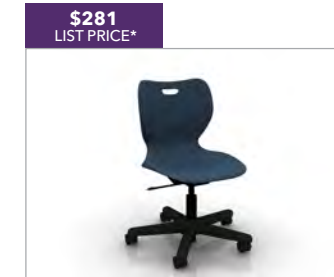

\$583
LIST PRICE*

SmartLink™ 18" Chair
HSS4L-18B.E.RE.PLAT
• Shell color is Regatta
• One-piece plastic design is easy to clean
• Platinum Metallic Textured Frame
• Ships 4 per carton

\$583
LIST PRICE*

SmartLink™ 18" Chair
HSS4L-18B.E.ON.PLAT
• Shell color is Onyx
• One-piece plastic design is easy to clean
• Platinum Metallic Textured Frame
• Ships 4 per carton

For the
**TEACHER
& CLASSROOM**

\$281
LIST PRICE*

SmartLink™ Task Chair
HSSTK-18B.H.LA
• Shell color is Lava
• One-piece plastic design is easy to clean

\$281
LIST PRICE*

SmartLink™ Task Chair
HSSTK-18B.H.RE
• Shell color is Regatta
• One-piece plastic design is easy to clean