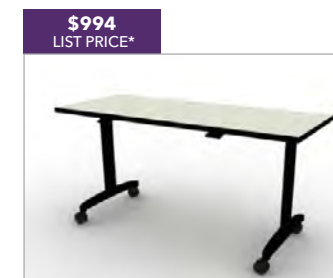

SmartLink™ Teacher Station
HLT2460T-L3.C.B9.S
• 24"Dx60"Wx30"H
Single Pedestal, LH B/B/F
• Laminate Top - Silver Mesh
• Charcoal Paint

$994
LIST PRICE*

Huddle Nesting Table
HHUD2460FLB9
• 60"W x 24"D
• Flip-top base with laminate top