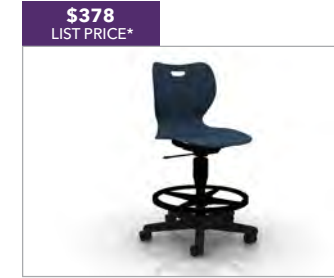

For the
**TEACHER
& CLASSROOM**

\$281
LIST PRICE*

SmartLink™ Task Chair
HSSTK-18B.H.LA
• Shell color is Lava
• One-piece plastic design is easy to clean

\$281
LIST PRICE*

SmartLink™ Task Chair
HSSTK-18B.H.RE
• Shell color is Regatta
• One-piece plastic design is easy to clean

\$281
LIST PRICE*

SmartLink™ Task Chair
HSSTK-18B.H.ON
• Shell color is Onyx
• One-piece plastic design is easy to clean

\$378
LIST PRICE*

SmartLink™ Task Stool
HSSST-18B.H.RE
• Shell color is Regatta
• One-piece plastic design is easy to clean