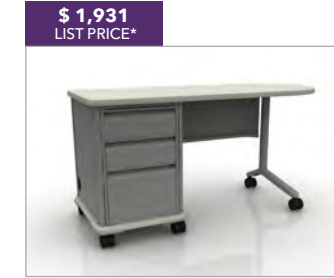

SmartLink™ Task Chair
HSSTK-18B.H.RE
• Shell color is Regatta
• One-piece plastic design is easy to clean

$1,931
LIST PRICE*