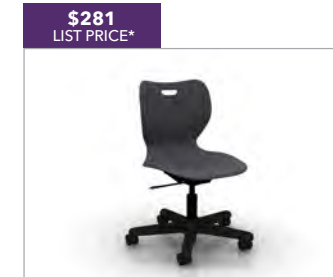

For the
**TEACHER
& CLASSROOM**

$281
LIST PRICE*