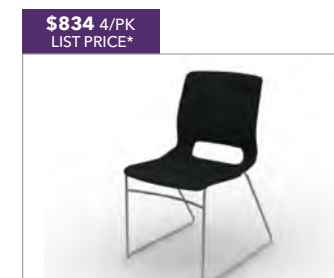

SmartLink™ Teacher Station
HLT2460T-R3.C.B9.S
• 24"Dx60"Wx30"H
Single Pedestal, RH B/B/F
• Laminate Top - Silver Mesh
• Charcoal Paint

$834 4/PK
LIST PRICE*

Motivate® Stacking Chair
HMS1.N.ON.Y
• Onyx shell
• Stacks 12 high on floor
• Ships 4 per carton