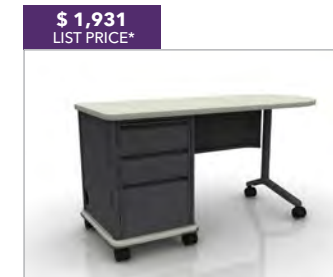

SmartLink™ Teacher Station
HLT2460T-R3.C.DD.T1
• 24"Dx60"Wx30"H
Single Pedestal, RH B/B/F
• Laminate Top - Natural Maple
• Platinum Metallic Paint

$1,931
LIST PRICE*