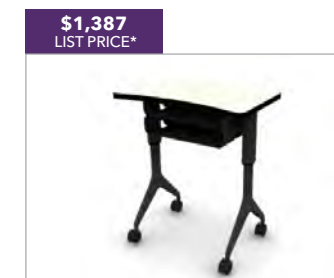

\$2,145
LIST PRICE*

SmartLink™ Teacher Station
HLT2672T-23.C.B9.S
• 26"Dx72"Wx30"H
DB Pedestal, FF LH BBF-RH
• Laminate Top - Silver Mesh
• Charcoal Paint

\$834 4/PK
LIST PRICE*

Motivate® Stacking Chair
HMS1.N.ON.Y
• Onyx shell
• Stacks 12 high on floor
• Ships 4 per carton

\$994
LIST PRICE*

Huddle Nesting Table
HHUD2460FLB9
• 60"W x 24"D
• Flip-top base with laminate top

\$1,387
LIST PRICE*

Motivate® Mobile Podium with 2-Shelf Storage
Order Both: HMVPCSS-4C4C.BLCK and HMVPCA1-1830G.C.B9.P.BLCK
• 18"D x 30"W x 27 1/2"-34 1/2"H
• 2-Shelf storage