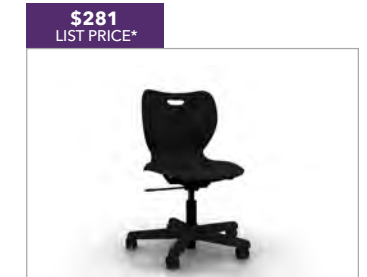

For the
**TEACHER
& CLASSROOM**

\$281
LIST PRICE*

SmartLink™ Task Chair
HSSTK-18B.H.LA
• Shell color is Lava
• One-piece plastic design is easy to clean

\$281
LIST PRICE*

SmartLink™ Task Chair
HSSTK-18B.H.RE
• Shell color is Regatta
• One-piece plastic design is easy to clean

\$281
LIST PRICE*

SmartLink™ Task Chair
HSSTK-18B.H.ON
• Shell color is Onyx
• One-piece plastic design is easy to clean

\$378
LIST PRICE*

SmartLink™ Task Stool
HSSST-18B.H.RE
• Shell color is Regatta
• One-piece plastic design is easy to clean