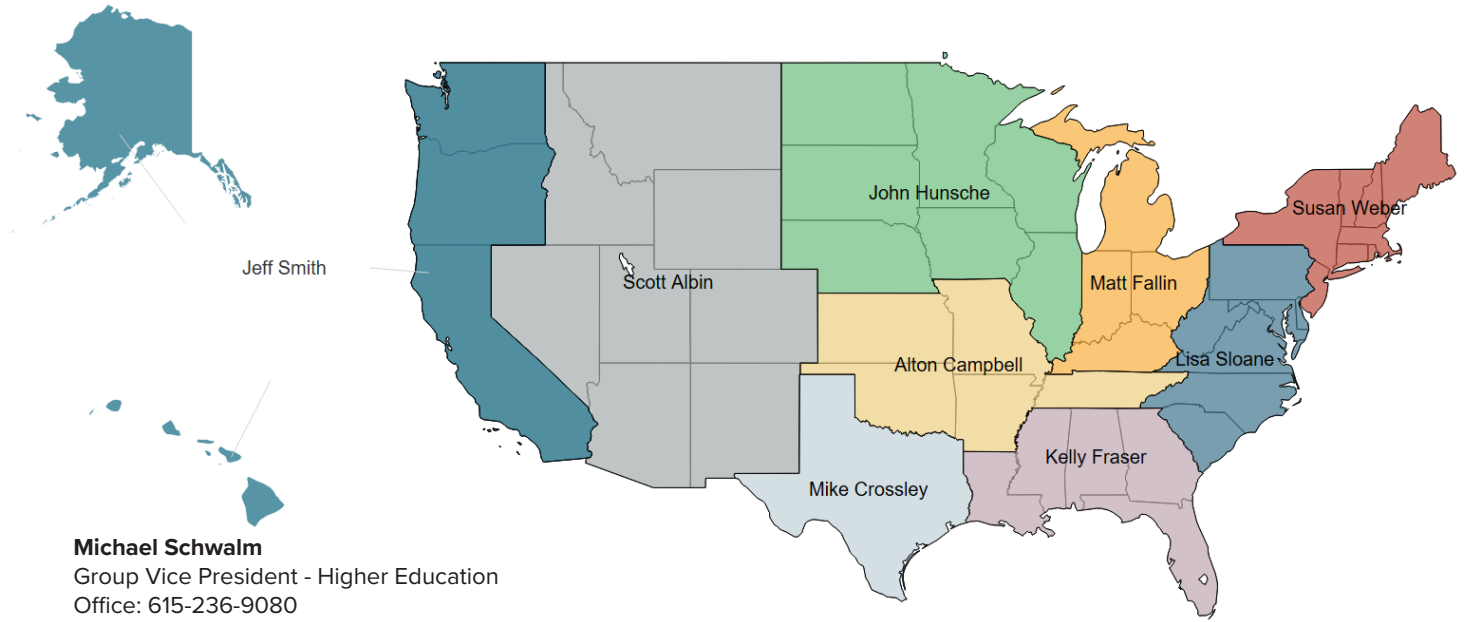

OMNIA

PARTNERS

Public Sector - Higher Education

Michael Schwalm

Group Vice President - Higher Education
Office: 615-236-9080
Cell: 717-571-8146
michael.schwalm@omniapartners.com

Mike Crossley

Regional Manager,
Higher Education - Texas
Cell: 940-312-3672
michael.crossley@omniapartners.com