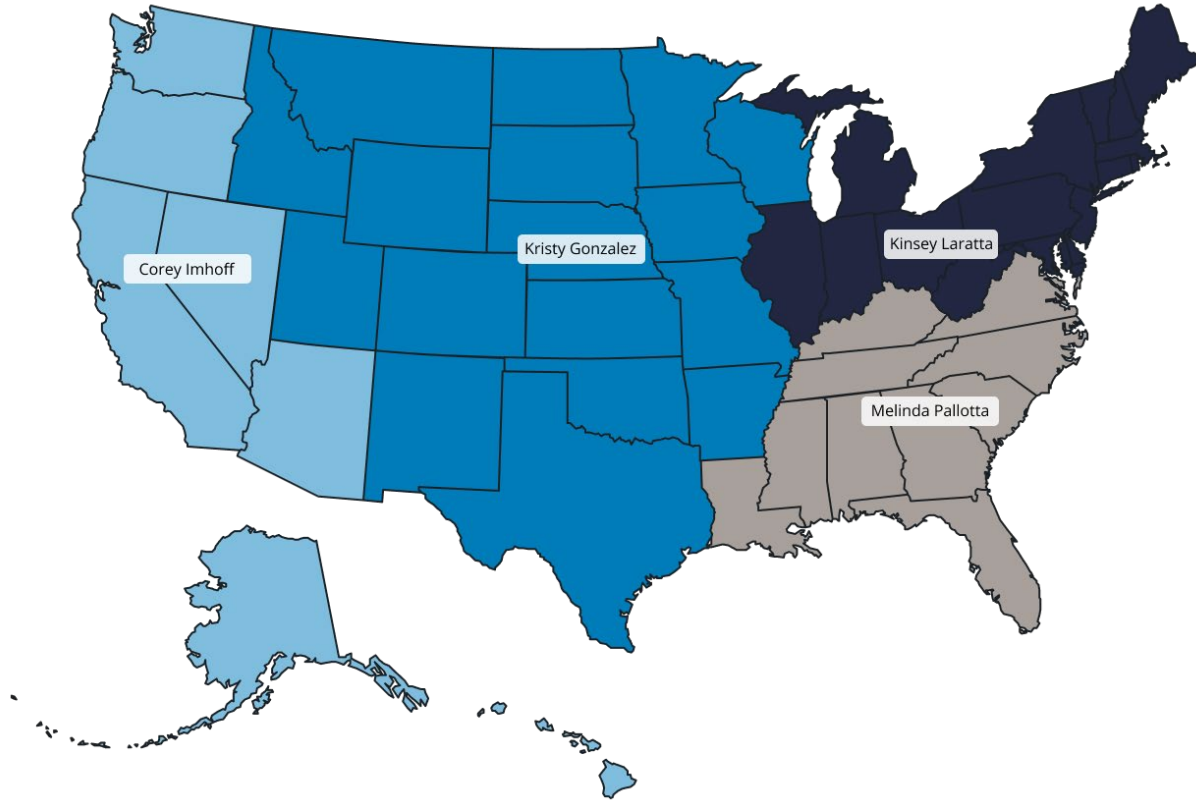

Nonprofit

Corey Imhoff

Vice President – Nonprofits
Cell: 925-708-5340
corey.imhoff@omniapartners.com

Kristy Gonzalez

Director, Central
Cell: 432-296-3228
kristy.gonzalez@omniapartners.com

Melinda Pallotta

Senior Director, Southeast
Cell: 209-480-6324
melinda.pallotta@omniapartners.com

Kinsey Laratta

Director, Northeast
Cell: 615-786-1128
kinsey.laratta@omniapartners.com

Kelsey White

Director, National Accounts
Cell: 704-807-8596
kelsey.white@omniapartners.com