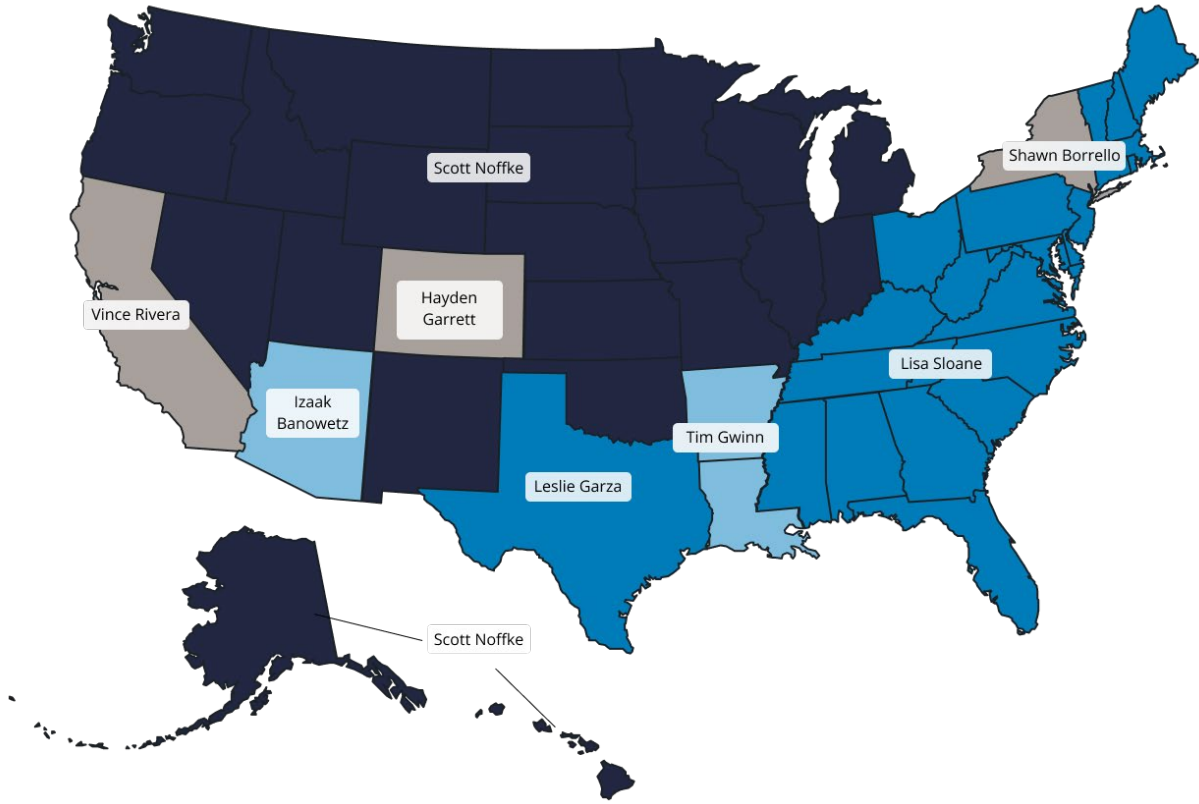

Public Sector – State Government

Chris McEntee
Region Vice President – North Central
Cell: 913-396-3450
chris.mcentee@omniapartners.com

Scott Noffke
Director – State Government West
Cell: 715-225-7315
scott.noffke@omniapartners.com

Rob Fiorili
Region Vice President – West
Cell: 925-588-5054
rob.fiorili@omniapartners.com

Vince Rivera
Director – State Government
Cell: 209-747-7652
vince.rivera@omniapartners.com

Izaak Banowetz
Director – State Government
Cell: 256-996-6654
izaak.banowetz@omniapartners.com

Shane Springer
Region Vice President – Southeast
Cell: 412-495-8889
shane.springer@omniapartners.com

Lisa Sloane
Director – State Government East
Cell: 770-265-0262
lisa.sloane@omniapartners.com

Pam Pedler
Group Vice President – East
Cell: 860-883-9281
pam.pedler@omniapartners.com

Shawn Borrello
Director - State Government
Cell: 716-353-6081
shawn.borrello@omniapartners.com

Scott Wilson
Region Vice President – South Central
Cell: 856-816-5838
scott.wilson@omniapartners.com

Hayden Garrett
Director – State Government
Cell: 970-415-3255
hayden.garrett@omniapartners.com

Tim Gwinn
Director – State Government
Cell: 713-819-4827
tim.gwinn@omniapartners.com

Leslie Garza
Director – State Government
Cell: 956-279-5240
leslie.garza@omniapartners.com