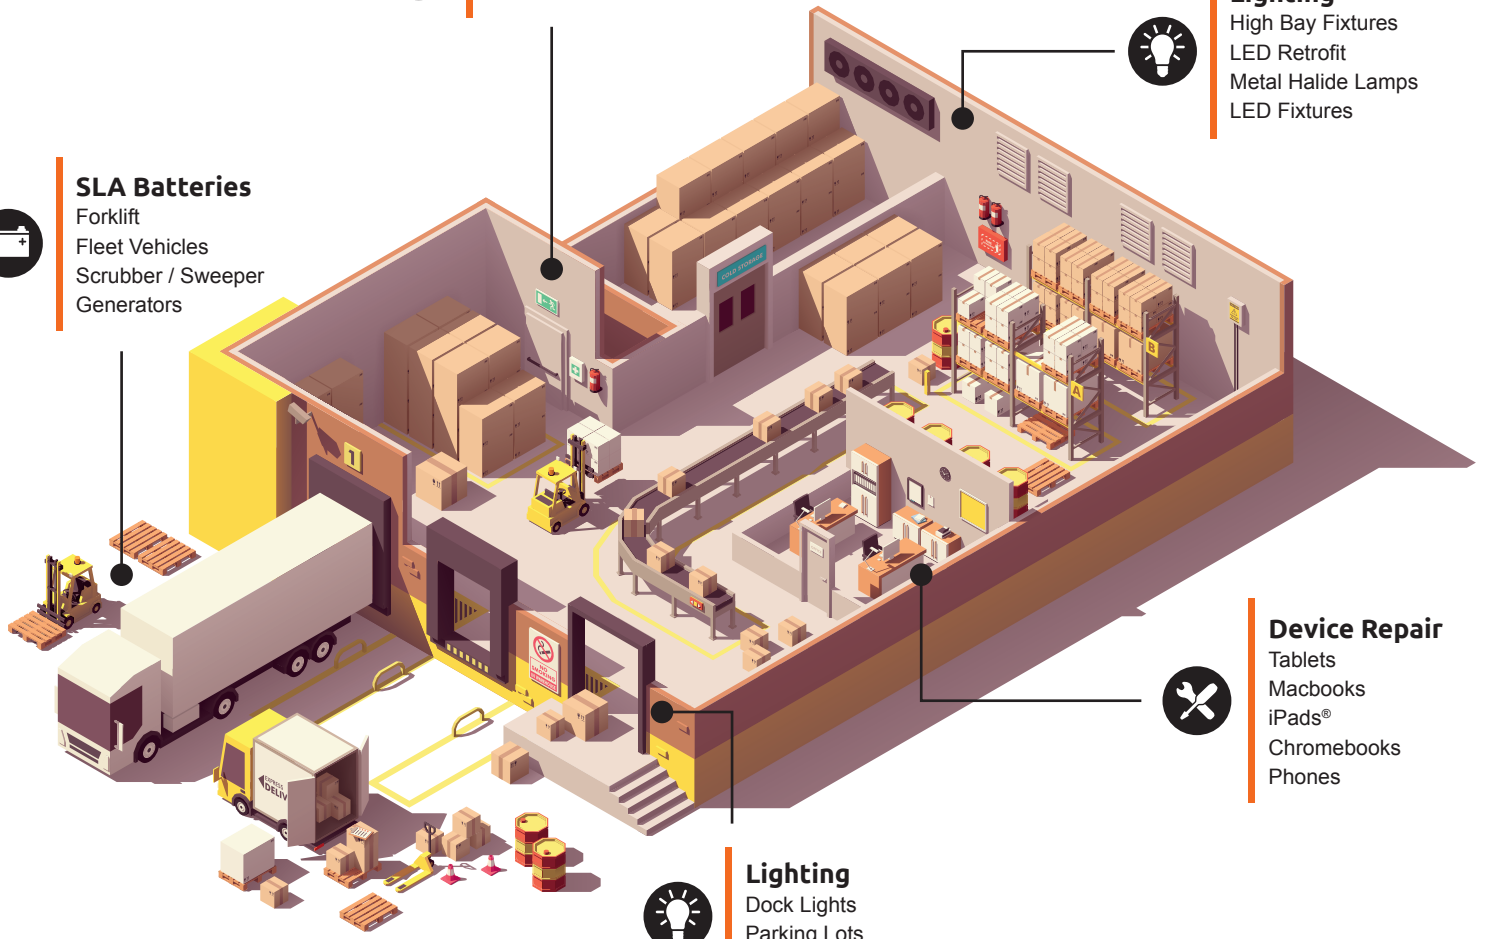

Device Repair

Repair for broken phone & tablet screens, faulty ports, cameras & more

APPLICATIONS

Lighting

Exit & Emergency Lights

Lighting

High Bay Fixtures
LED Retrofit
Metal Halide Lamps
LED Fixtures

SLA Batteries

Forklift
Fleet Vehicles
Scrubber / Sweeper
Generators

Device Repair

Tablets
Macbooks
iPads®
Chromebooks
Phones

Lighting

Dock Lights
Parking Lots
Building Exterior

Questions About Products?

batteriesplus.com | 1-800-677-8278

BatteriesPlus+
Power it. Light it. Fix it.

Battery Applications	Product
Exit and Emergency	SLA12-7F/F2 - SLA6-5 - SLA12-8/8F2
Battery Backup	SLA12-7F/F2 - APC Units - RBC Kits
Scrubbers	GC110/GC115
Delivery & Commercial Vehicles	AA/C/D - PX1500/PX1300/PX1400
Cordless Tool	C/D/9V - PX1300/PX1400/PX1604
PLC Batteries	AA/AAA/C/D - PX2400/PX1500/PX1300/PX1400
Flashlights	AA/AAA/C/D - PC1500/PC2400/PC1300/PC1400/RAYALAAA-CP24/RAYALAA-CP/RAYALC-CP/RAYALD-CP
Card Swipe Doors	Alkaline/Lithium Options
Two Way Radios	LMR4002-3.6V NICAD, LMRFABP-4.8V NIMH
Touchless Soap Dispensers	C - PX1400
Touchless Towel Dispensers	C/D - PX1300/PX1400
Sensor Toilets/Urinals	AA -PX1500
Sensor Faucets	AA/C/D - PX1500/PX1300/PX1400
Air Fresheners	C/D/9V - PX1300/PX1400/PX1604
Hand Sanitizers	AA/AAA/C/D - PX2400/PX1500/PX1300/PX1400
Flushometers (Tankless)	AA/C/D - PX1500/PX1300/PX1400
Forklifts	SLI27, SLI24FM, SLI24AGMDP, SLI31AGMDP
Generator	SLI26R/SLI8D
Fleet Vehicles	SLI1, SLI31AGM,SLI31AGMDP, SLI31PA, SLI31SA, SLI4DA, SLI8DAFT