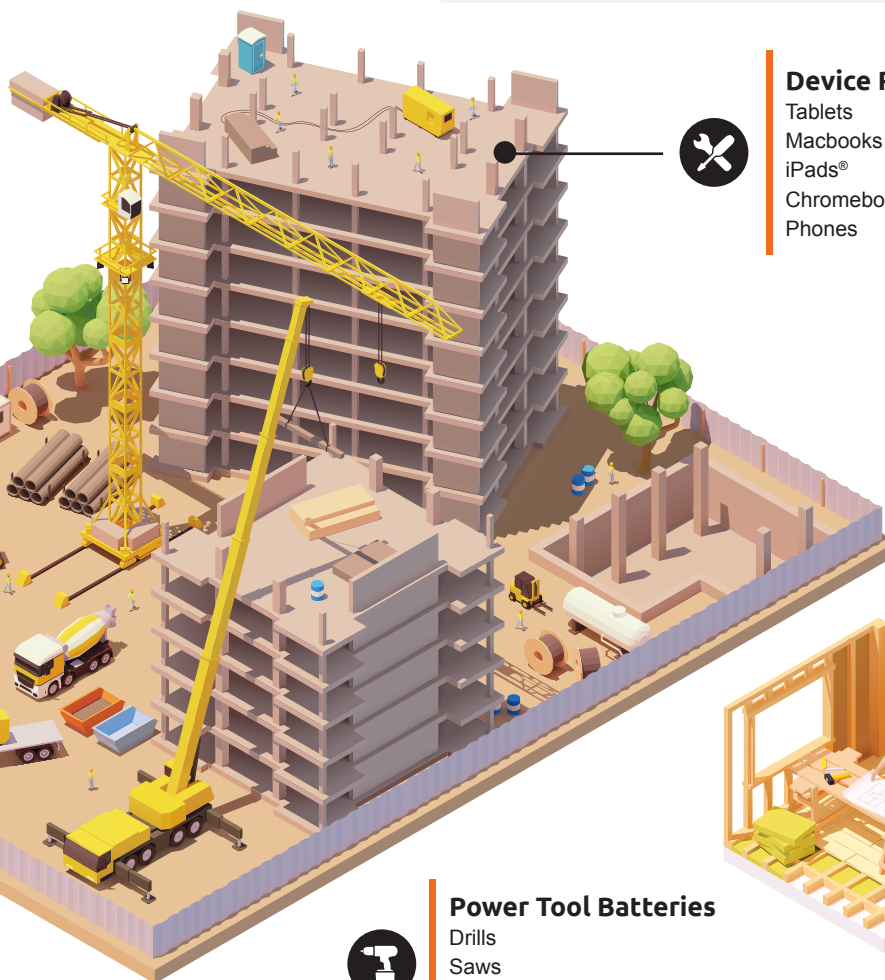

Device Repair

- Tablets
- Macbooks
- iPads®
- Chromebooks
- Phones