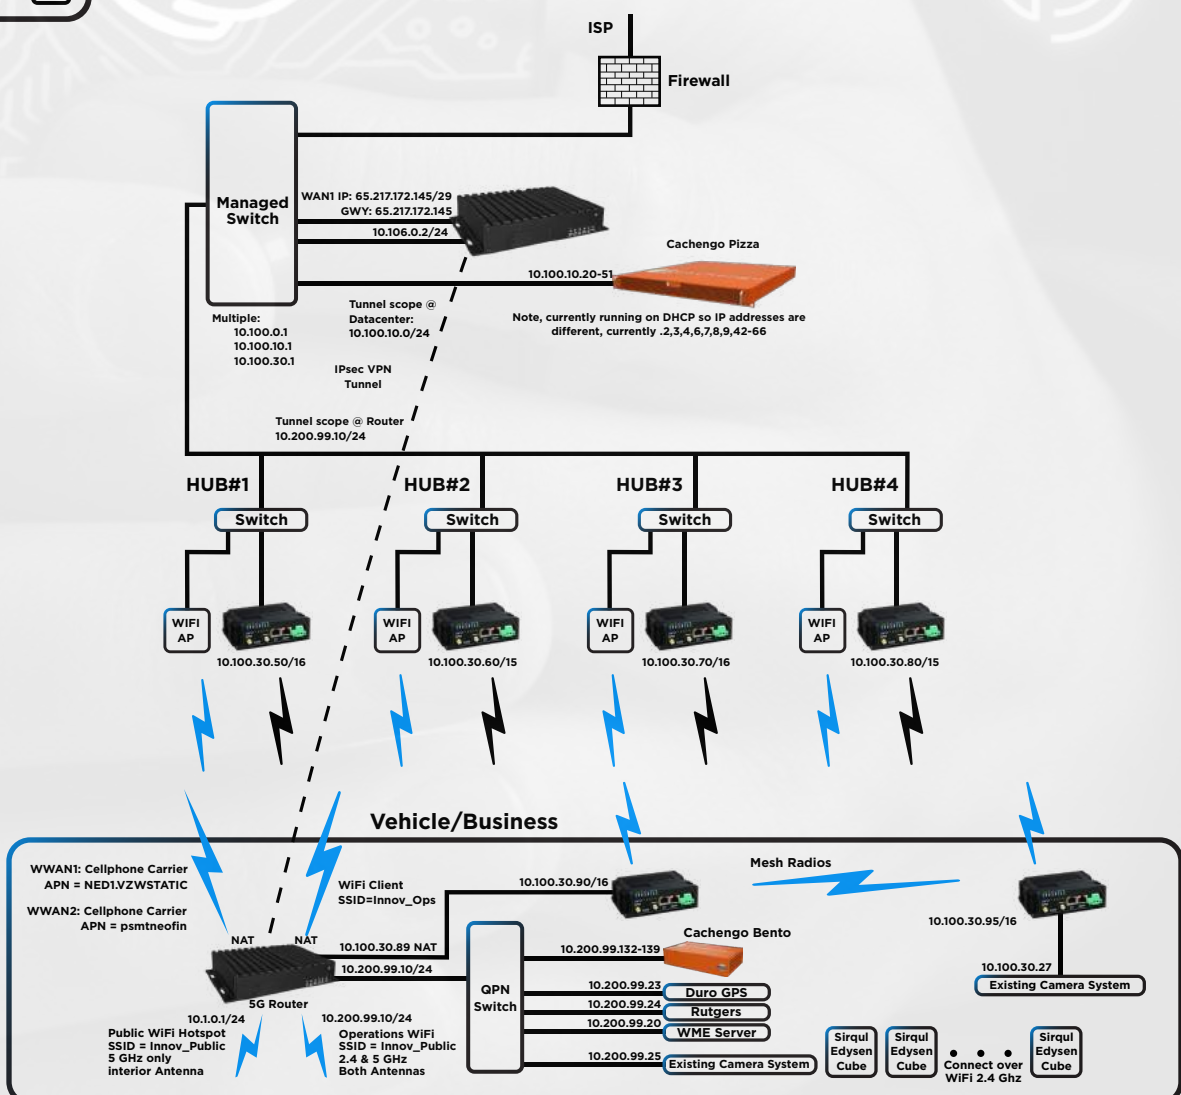

No New Hardware Is Required

Information is shared within the closed loop of your organization and 911.

LENX's system alerts first responders through 911 call center coordination.

LENX Enables First Responders To Obtain Time Critical Information in Real-Time.

LENX MONITORING & COMMUNICATION FEATURES:

Panic Push Notification

Monitors and Reports the Instant Position of the violation.

A real-time threat mapping system that provides live updates.

Shares images or footage of infractions instantly.

LENX AI Security Surveillance Systems

*Optional

No Data Breach

*LENX does not store nor have access to any information from your system

NETWORK ARCHITECTURE:

LENX, a powerful platform, provides users with a secure way to stay alert to crime, protect public health and safety, and stay connected and monitored by law enforcement agencies. By taking proactive measures through LENX, users can address potential threats before they become major issues.