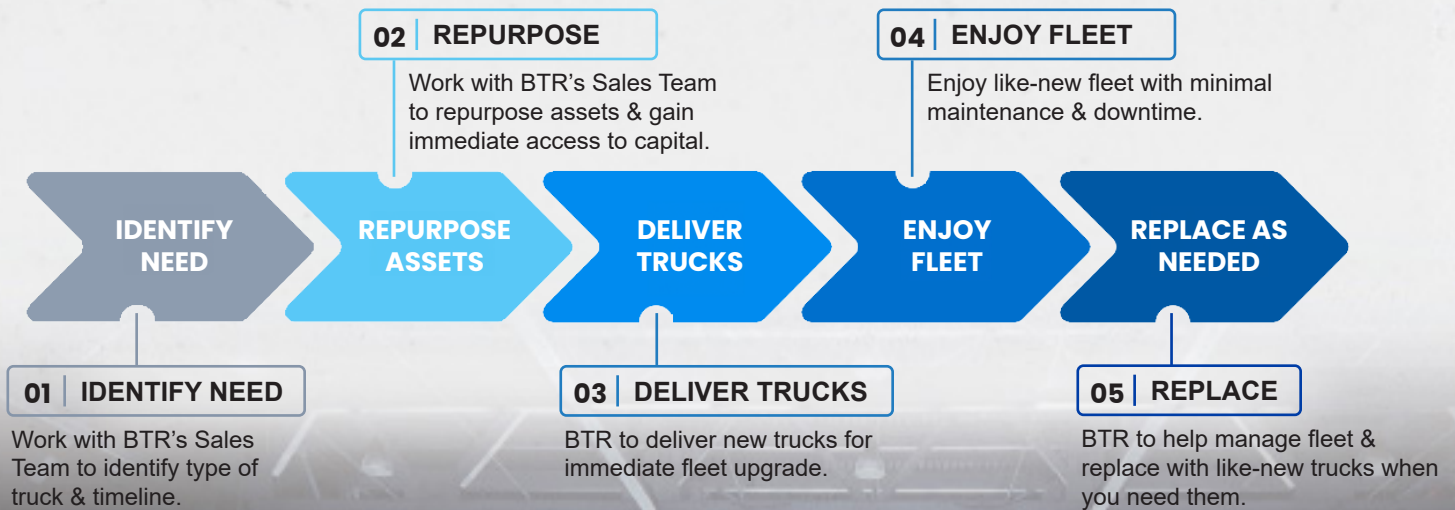

## COMPLETE FLEET SOLUTIONS FOR ALL YOUR NEEDS

Complete Fleet is a Long Term solution that replaces the need to buy trucks by providing a consistent fleet replacement plan. Complete Fleet eliminates the problems caused by traditional fleet management methods, such as inconsistent service to residents and excessive unplanned maintenance expenses on aging trucks within the fleet.

### HOW COMPLETE FLEET WORKS

# BIG SELECTION. COMPLETE SUPPORT.

Big Truck Rental features the only nationally serviced & maintained refuse rental fleet in the industry. Our premium fleet boasts only the newest trucks - averaging 18 months or less.

Our Complete Fleet lineup includes all types of trucks, including front loaders, rear loaders, side loaders, automated front loaders, grapple and roll-off trucks, backed by the newest models and top-of-the-line maintenance.