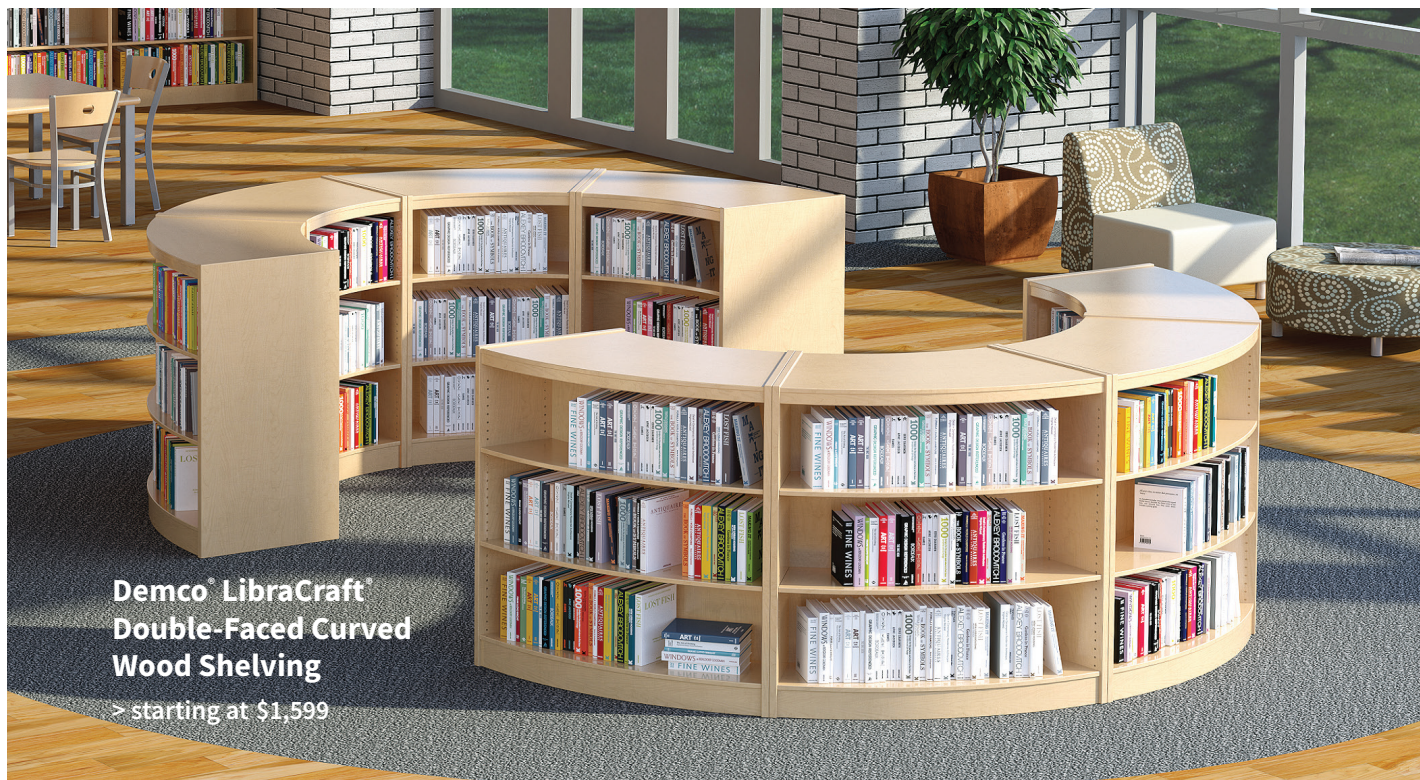

**Demco® ColorScape®
Shelving**

> starting at \$529

**Demco® ColorScape®
Bench Seating**

> starting at \$889

**Demco® ColorScape® Mobile
Single-Faced Curved Wood Shelving**

> starting at \$2,639

Encourage independent discovery with kid-friendly shelving

Demco® ColorScape® Mobile Book Browsers

> starting at \$2,249

Rocket

Train

Demco® ColorScape® Playpods

> starting at \$4,179

Playpod with Display Shelves

Demco® LibraCraft®
Double-Faced Curved
Wood Shelving
> starting at \$1,599

ShelfSpark™

Scan to shop all
ShelfSpark

Spark curiosity. Ignite learning.

With face-out displays, eye-catching signage, and more, our ShelfSpark merchandising solutions will help you encourage browsing, invite exploration, and get more books into more hands!