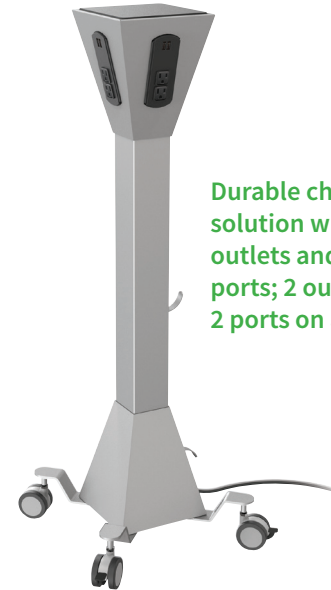

Smith System® Interchange® Media Tables

> starting at \$799

Locking lift-up doors keep wires out of sight and out of the way

Smith System® Planner® Access Stations

> starting at \$579

Only at DEMCO

DemcoPower Pop Charging Towers

> starting at \$599

Colla

Modular pieces work well on their own or in groupings

HABA® Boomerang Sofa & Ottoman

> starting at \$1,309

Durable charging solution with 8 AC outlets and 8 USB-A ports; 2 outlets and 2 ports on all 4 sides