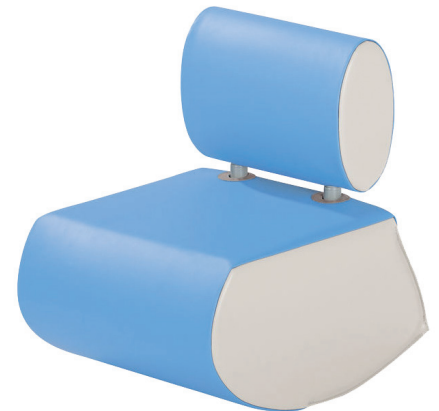

Add the 18-piece
Acrylic Disk Set to
help kids learn about
shapes and colors

**Whitney Brothers®
LED Light Tables**
> starting at \$375

HABA® Multi Learning Cube
> starting at \$2,069

HABA® Sit & Play Snake
> starting at \$1,729

HABA® Reading Seat Cushions & Trolley
> starting at \$1,049

Give kids
a **fun** place
to sit

NEW
Wesco® Tic Tac Foam Chair
> starting at \$225

Wesco® Kia Rocking Chair
> starting at \$329

Belong

Versatile desk and table shapes fit any space in your school