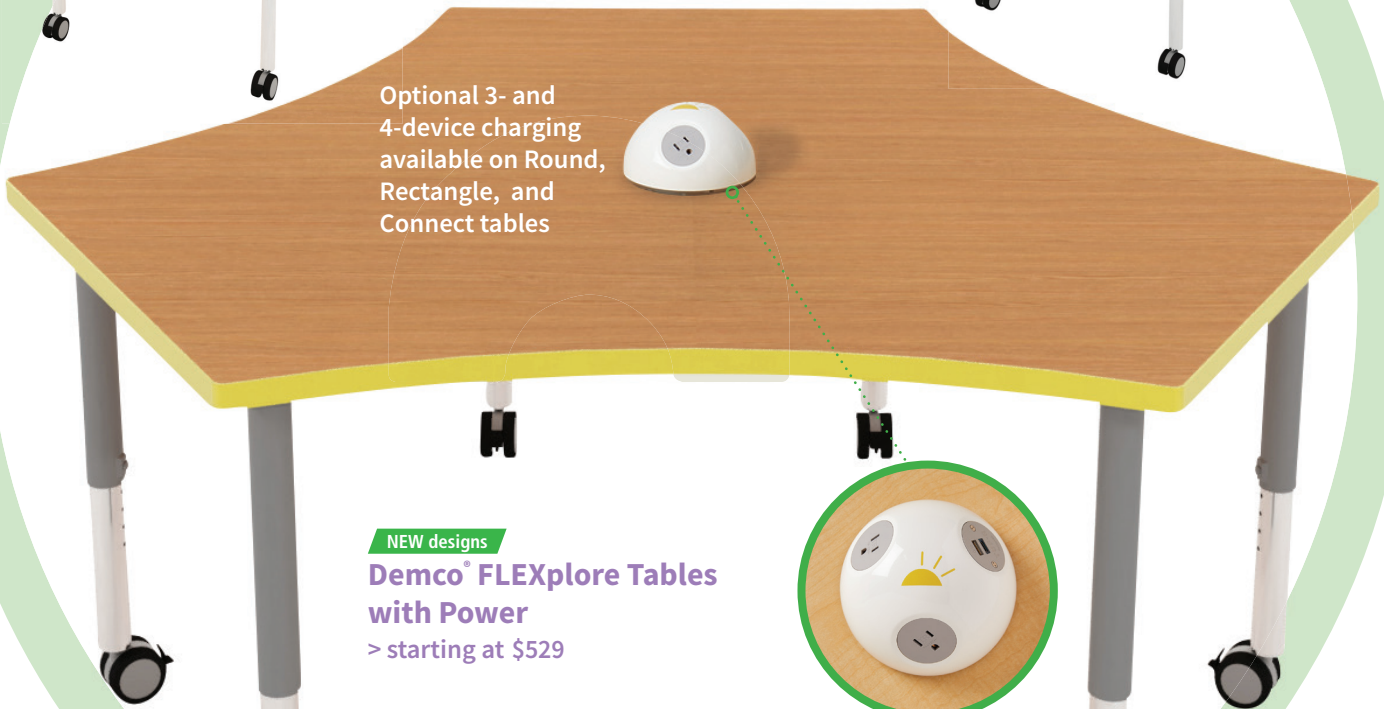

- Lightweight designs are easy to rearrange
- Height-adjustable work surfaces support good ergonomics
- Dry-erase surfaces let students brainstorm

Scan to download the
Demco FLEXplore Desk Guide

A variety of sizes and colors fit most students and coordinate with any decor

Demco® Tidal Stack Chairs

> starting at \$84.99

See the whole collection at demco.com/tidal

FLEXplore Desks and Tables replace rectangles and rows and let you adapt

New Pre-K to Second Grade Tables are the perfect height for younger learners

Optional 3- and 4-device charging available on Round, Rectangle, and Connect tables

NEW designs

Demco® FLEXplore Tables with Power

> starting at \$529

Shown: Smith System Interchange Desks, Smith System Flavors Chairs, Smith System Oodle Seating, Smith System Cascade Mega Towers