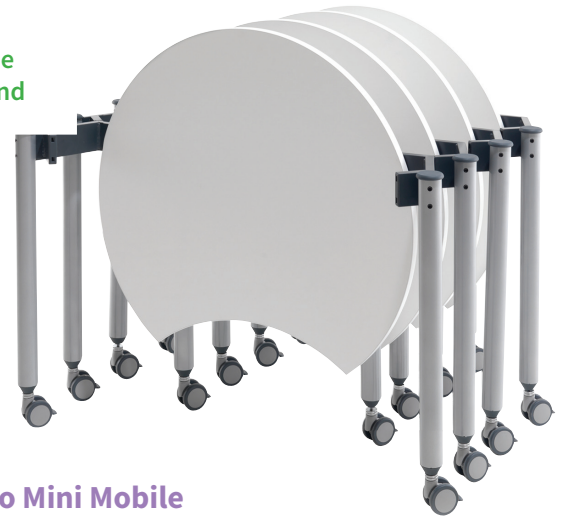

> starting at \$549

**Smith System®
Elemental® Tables**

> starting at \$289

MooreCo™ Hierarchy Creator Tables

> starting at \$349

MooreCo™ Hierarchy Flipz Stool

> starting at \$169

MooreCo™ Hierarchy Height-Adjustable Grow Stools

> starting at \$179

MooreCo™ Hierarchy Chairs

> starting at \$119

MooreCo™ Avid Mobile Modular Desk System

> starting at \$1,379

**Muzo Kite® 750 Series
Mobile Flip Tables**

> starting at \$1,029

Requires just one
person to fold and
nest in no time

**Muzo Mini Mobile
Flip Tables**

> starting at \$949

**Ghent® LINK HEX
Magnetic Markerboard**

> starting at \$249

Create a flexible collaboration space on the go

Luxor® Mobile Room Divider

> starting at \$409