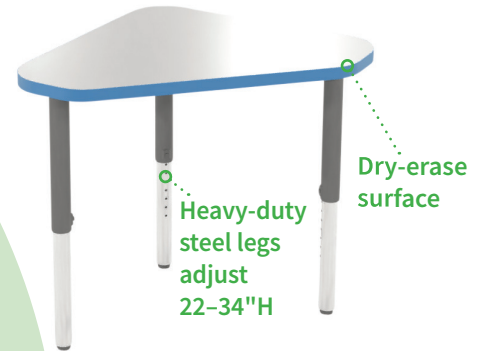

Belong

Versatile desk and table shapes fit any space in your school

Demco®
FLEXplore Desks
> starting at $205

NEW teacher desks give educators what they need

Demco® FLEXplore

No two students are the same. Why should the places they learn be any less unique? With FLEXplore desks and tables, you can create spaces that meet every student's distinct needs so innovation, connection, and growth can come first!

- Lightweight designs are easy to rearrange
- Height-adjustable work surfaces support good ergonomics
- Dry-erase surfaces let students brainstorm

Scan to download the
Demco FLEXplore Desk Guide