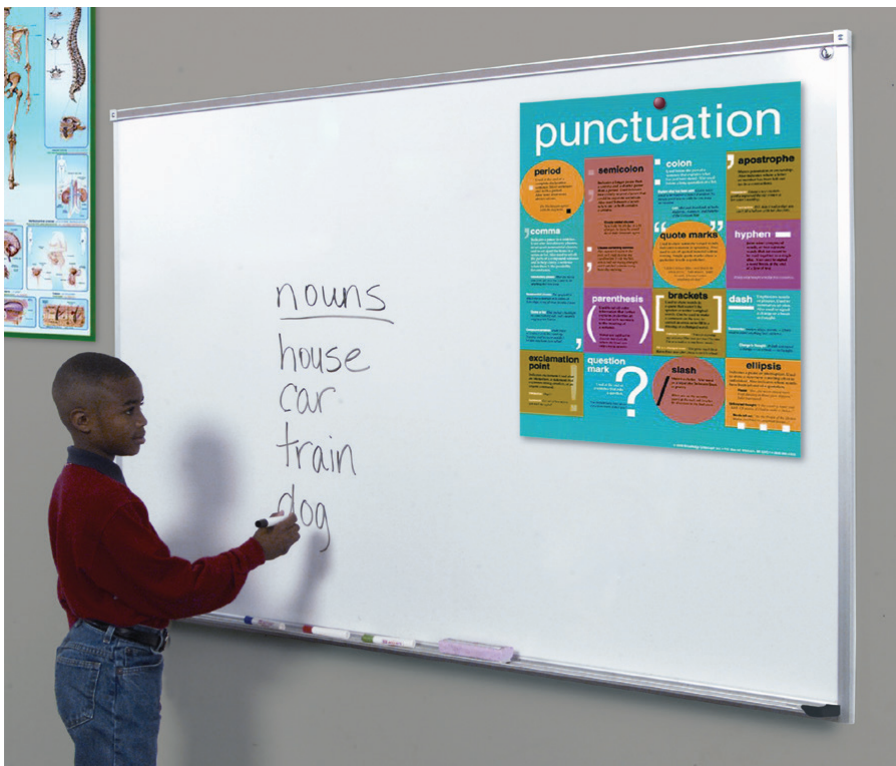

> starting at \$179

MooreCo™ Hierarchy Chairs

> starting at \$119

MooreCo™ Avid Mobile Modular Desk System

> starting at \$1,379

**Muzo Kite® 750 Series
Mobile Flip Tables**

> starting at \$1,029

Requires just one
person to fold and
nest in no time

**Muzo Mini Mobile
Flip Tables**

> starting at \$949

**Ghent® LINK HEX
Magnetic Markerboard**

> starting at \$249

Create a flexible collaboration space on the go

Luxor® Mobile Room Divider

> starting at \$409

Work at the speed of thought with a powerful, intuitive board that's easy for anyone to use

i3TOUCH X-ONE Interactive Boards

> starting at \$4,399

MooreCo™ Deluxe Magne-Rite Markerboards

> starting at \$369