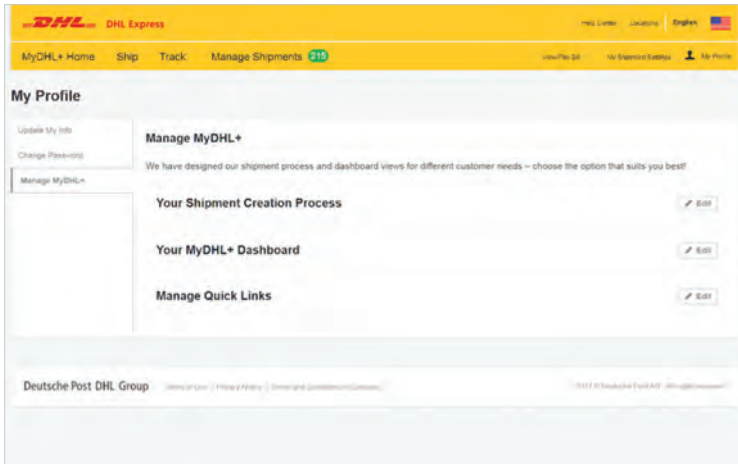

SIMPLY EFFICIENT FEWER STEPS AND GREATER FUNCTIONALITY

Your time is valuable, so MyDHL+ treats it that way. By integrating all your most important online shipping services in one place, under one powerful tool, you'll never have to look anywhere else for your business shipping needs.