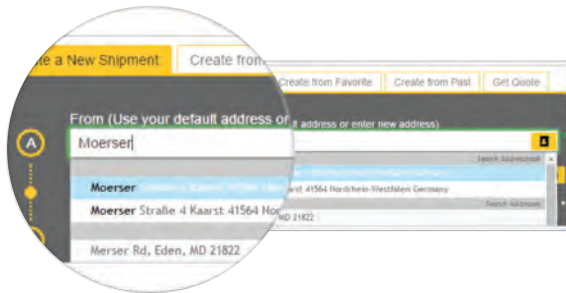

PREDICTIVE ADDRESS ENTRY

so you're always one step ahead