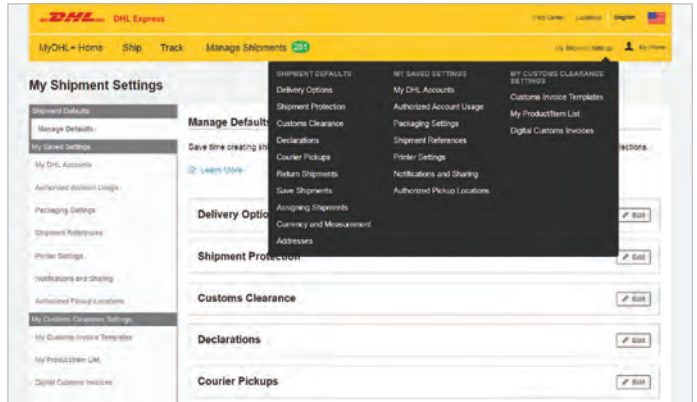

SIMPLY INTUITIVE UNDERSTANDING YOUR NEEDS

We know how great it feels to be remembered, especially when it enhances your shipping experience. That's why MyDHL+ has been designed with an intelligent, streamlined interface that learns about your needs as you use it. So you never have to sweat the small stuff.

USER PREFERENCES

to guide your experience