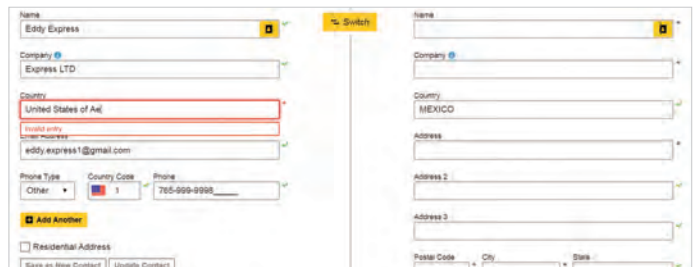

USER PREFERENCES

to guide your experience

PREDICTIVE ADDRESS ENTRY

so you're always one step ahead

REAL-TIME ERROR CORRECTION

so you never make a mistake again

SIMPLY FLEXIBLE BECAUSE EVERYONE IS UNIQUE

MyDHL+ is a tool for all our Customers, no matter how you choose to use it. Which is why we've introduced a dynamic, personalized experience for everyone: Guests, Registered Users and Corporate Account Holders.