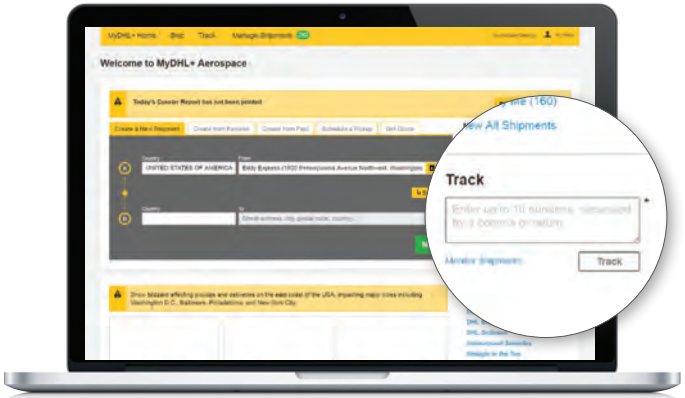

SIMPLY INTUITIVE UNDERSTANDING YOUR NEEDS

We know how great it feels to be remembered, especially when it enhances your shipping experience. That's why MyDHL+ has been designed with an intelligent, streamlined interface that learns about your needs as you use it. So you never have to sweat the small stuff.

USER PREFERENCES

to guide your experience

PREDICTIVE ADDRESS ENTRY

so you're always one step ahead

REAL-TIME ERROR CORRECTION

so you never make a mistake again

SIMPLY FLEXIBLE BECAUSE EVERYONE IS UNIQUE

MyDHL+ is a tool for all our Customers, no matter how you choose to use it. Which is why we've introduced a dynamic, personalized experience for everyone: Guests, Registered Users and Corporate Account Holders.

NO LOGIN? NO PROBLEM

because Guest users
are welcome

MANAGED ACCESS LEVELS FOR EMPLOYEES

so you remain in control

IMPORT OR EXPORT

effortlessly; switch
between the two
with a single click,
from a single
platform and login

SIMPLY TRANSPARENT COMPLETE VISIBILITY, ALL THE TIME

We know you can't afford to miss a thing. So we won't let you. MyDHL+ has been engineered so that it's never been easier or quicker to view and track your shipments, receive tax and duty estimates, and check prices before you ship.