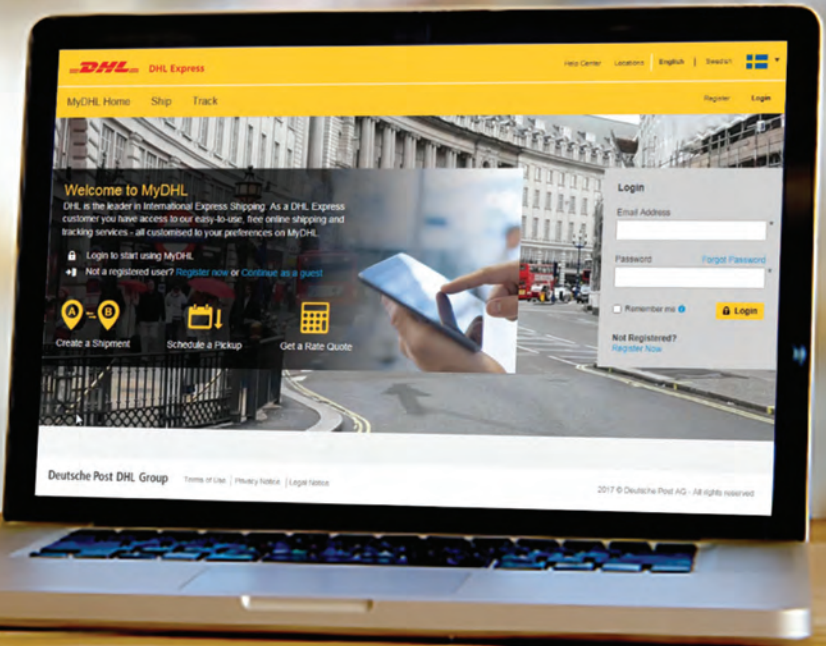

MyDHL+

DHL

SAY HELLO TO MyDHL+

THE NEXT STEP IN THE EVOLUTION OF SHIPPING

DHL Express – Excellence. Simply delivered.

YOU ASKED. WE DELIVERED.

MyDHL+ is all about fewer steps and greater functionality; integrating all of your most important online shipping services into one incredibly powerful tool.

It's a single hub with a single login that allows you to import, export, track shipments and schedule pickups anywhere, anytime.

MyDHL+ makes international shipping simple, by allowing you to ship your way, on your time, and always on your terms. Because at DHL, our goal is to provide Excellence. Simply delivered.