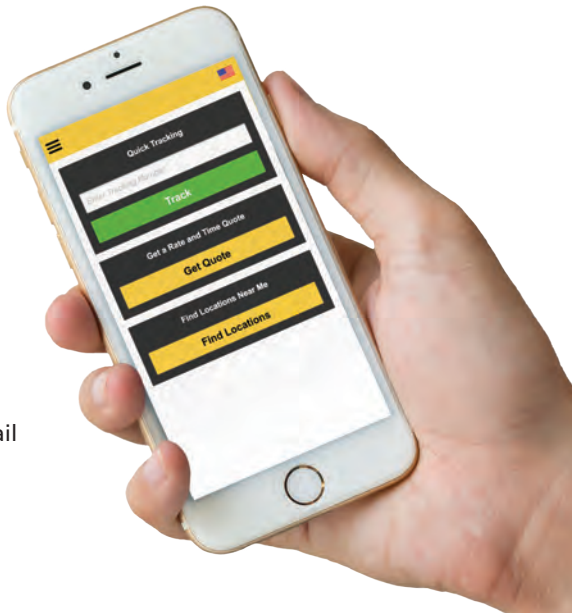

SIMPLY TRANSPARENT COMPLETE VISIBILITY, ALL THE TIME

We know you can't afford to miss a thing. So we won't let you. MyDHL+ has been engineered so that it's never been easier or quicker to view and track your shipments, receive tax and duty estimates, and check prices before you ship.

TRACK SHIPMENTS

from anywhere,
anytime

ACCURATE ESTIMATES

of all duties, taxes and
costs before you ship

SEND PERSONALIZED NOTIFICATIONS

to all your clients from your own email

SIMPLY EFFICIENT FEWER STEPS AND GREATER FUNCTIONALITY