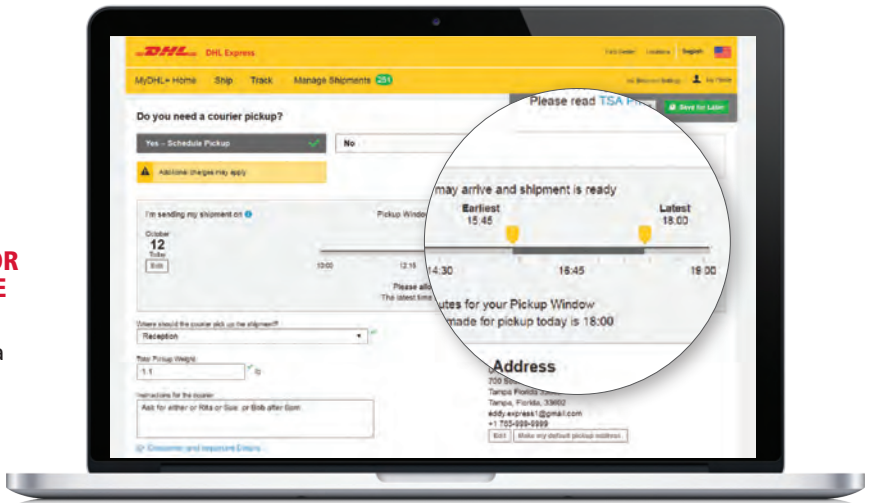

SIMPLY TRANSPARENT COMPLETE VISIBILITY, ALL THE TIME

We know you can't afford to miss a thing. So we won't let you. MyDHL+ has been engineered so that it's never been easier or quicker to view and track your shipments, receive tax and duty estimates, and check prices before you ship.

TRACK SHIPMENTS

from anywhere,
anytime

ACCURATE ESTIMATES

of all duties, taxes and
costs before you ship

SEND PERSONALIZED NOTIFICATIONS

to all your clients from your own email

SIMPLY EFFICIENT FEWER STEPS AND GREATER FUNCTIONALITY

Your time is valuable, so MyDHL+ treats it that way. By integrating all your most important online shipping services in one place, under one powerful tool, you'll never have to look anywhere else for your business shipping needs.

CUSTOMIZED DASHBOARD

to get you where you need to be, faster

SINGLE OR MULTIPLE PICKUPS

with just a few clicks

HOW DO I GET STARTED? THE NEXT STEP

MyDHL+ is an easy-to-use online tool that promises to make all shipping services simple.