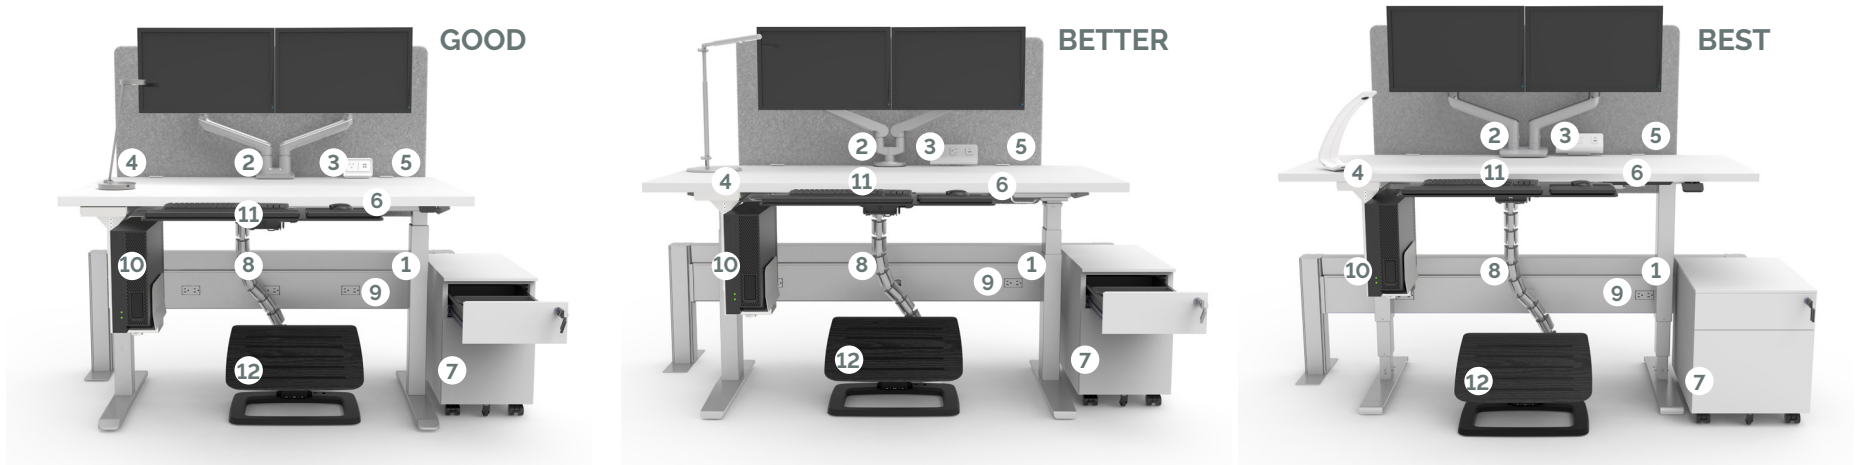

12 Point Workstation - Comparison Chart

| | | Cost Effective Option (GOOD) | Mid-Range Options (BETTER) | Feature Rich Options (BEST) |
|----|---------------------------------------|------------------------------|----------------------------|-----------------------------|
| 1 | Electric height adjustable table base | Triumph | VictoryLX | All-Flex |
| 2 | Dual monitor arm | Sena2 | Edge2 | Rising2 |
| 3 | Personal desktop power | FlexCharge3 | FlexCharge4 | FlexCharge4CX |
| 4 | Single arm LED task light | Lily-LED | Lustre | Amble Performance |
| 5 | Privacy/Modesty screen | Centro | Centro | Centro |
| 6 | Cable management undermount tray | Trough-18 | Deluxe Trough Kit | Deluxe Trough Kit |
| 7 | Mobile storage pedestal | MP Slim | MP Slim | MP Standard |
| 8 | Cable management spine | Conceal | Conceal | Conceal |
| 9 | Power and data solution | Railway | Railway | Railway |
| 10 | Small profile CPU holder | CPU Mini | CPU Mini | CPU Mini |
| 11 | Keyboard combo solution | Solution2 | Solution All-Fit | Solution All-Fit |
| 12 | Adjustable Foot Support | Hana Foot Support | Hana Foot Support | Hana Foot Support |