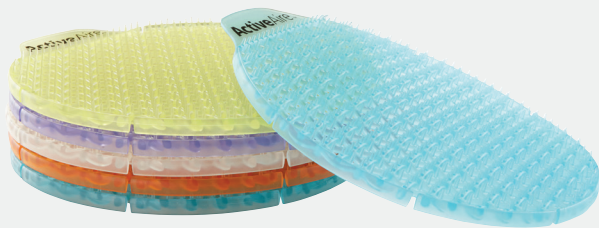

3 AT THE URINAL

OUR LOW-SPLASH URINAL SCREEN HELPS KEEP OVER A 1/2 GALLON OF LIQUID A MONTH* OFF THE FLOOR!

ActiveAire® Low-Splash Deodorizer Urinal Screen

Helps ensure everything stays where it's supposed to and keeps the air smelling fresh at the same time.

Superior splash reduction, by over 70% vs no urinal screen.

Larger, thicker design for premium performance.

* Basic deodorizing option available.