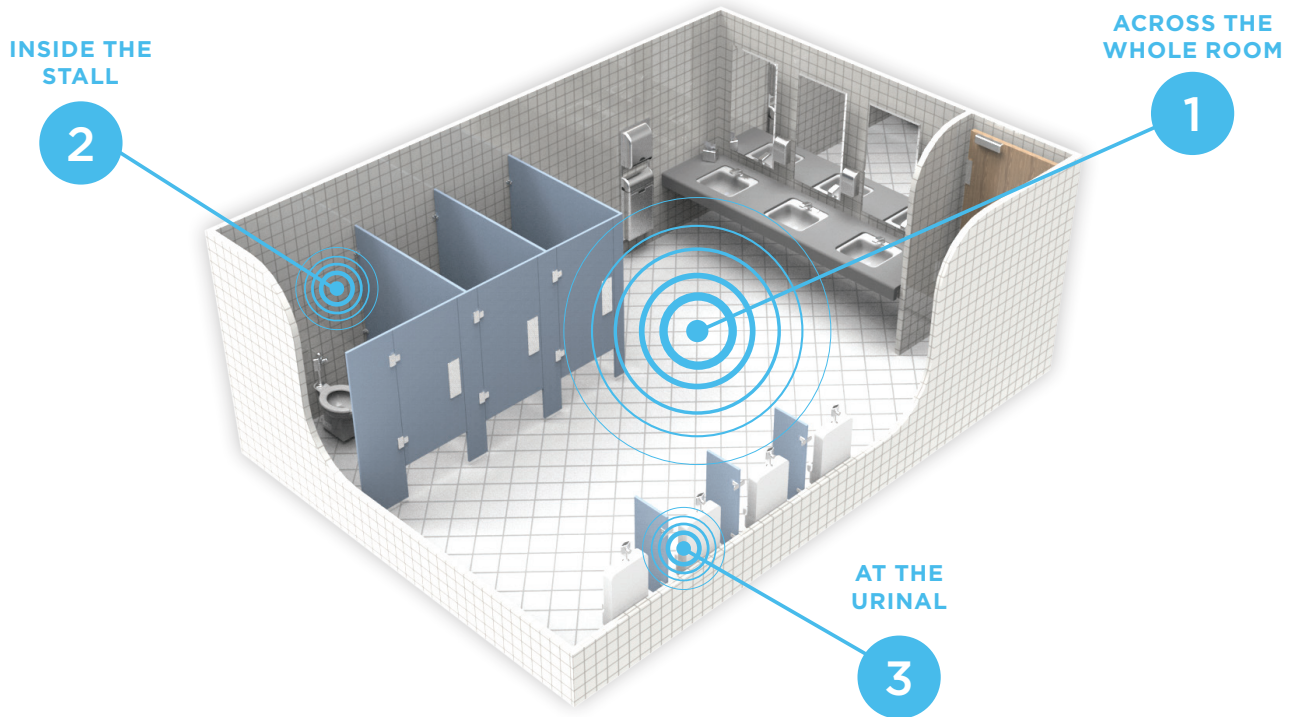

ODOR IS THE
#2
COMPLAINT

in Public
Restrooms*

HERE IS THE
360°
SOLUTION

to the #2
Problem

FOR
30
DAY FRESHNESS

Throughout the
Restroom

ActiveAire™ from GP PRO helps provides long lasting freshness to continuously keep the whole restroom smelling clean.

Easy to Maintain

Easy-access designs make maintenance and refills a breeze, with no messy liquids or sprays.

Matching Scents

On-trend fragrances are the same across the product line for a consistent and more welcoming experience.

*#1 is dirty toilet seats. (CBT-13-01 2013, Inside The Stall Research)