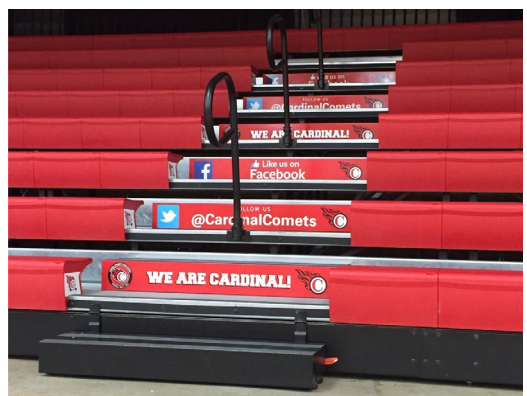

iScape Graphic Options

Bring your gymnasium seating to life with an array of exciting graphic options!
Choose one or all and watch the students and fans burst with pride.

Infinity Seat Graphics

End Seat Graphics

Curtain Graphics

Rail Sleeve Graphics

Step Graphics

iScape Seat Graphics

Bring your gymnasium to life with the all-new iScape Infinity Seat Graphics! A stunning and vivid display of your school's mascot or logo will excite the students and wow the fans!

KEY ADVANTAGES

- Graphics are molded into the face of the seat module during the manufacturing process for greater adhesion and durability
- Artwork is formatted to allow each individual seat to represent a portion of the overall graphic
- Designs can be comprised of a graphic, text or a combination of both – virtually unlimited capabilities
- Each graphic sheet has a high-quality DPI output with a satin finish for exceptional clarity
- includes UV inhibitors to prevent fading
- Artwork required in Vector file format
- Available with 10" & 12" rise only
- Not available on Infinity seat spacers

KEY ADVANTAGES

- Customizable locations include:
 - End Seat Graphics
 - End Curtain Graphics
 - Rail Sleeve Graphics
 - Step Graphics
- A perfect opportunity within your gymnasium to build school spirit or to sell advertising space to your local vendors
- Mix and match your school's graphics and slogans
- Clear and vivid images are assured using today's most advanced printing technology
- Each graphic option includes the durability needed to withstand even the highest use facilities
- Artwork requirements will vary, contact your Irwin representative to determine specific file type