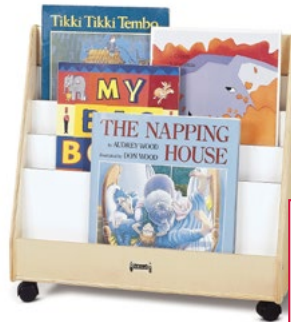

Jonti-Craft® Big Book Pick-a-Book Stand

30"W x 16.5"D

3502JC Stationary 27.5"H
3503JC Mobile 30"H