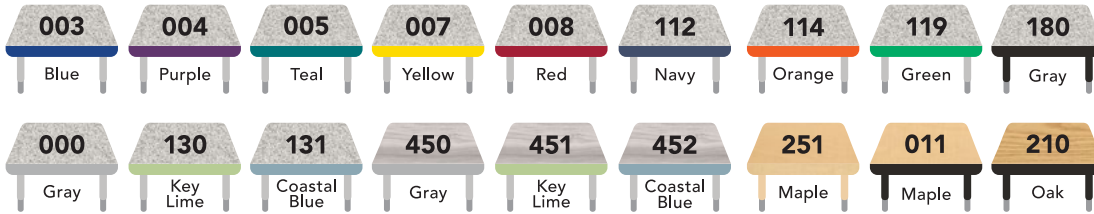

Quick-mount legs mean you can be up and running in no time

Available in Standard or Mobile Legs for maximum flexibility

NEW COLORS

TABLE HEIGHTS

M = Mobile 20"-31" A = Adult 24"-31" E = Elementary 15"-24"