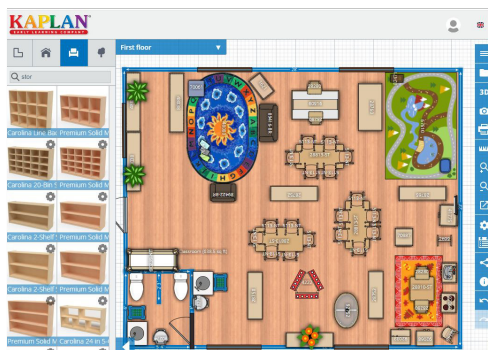

Easy drag-and-drop design

Two-Year-Old Classroom FloorPlanner List

KAPLAN

Shown in the layout on page 1

Entry Area

PRODUCT ID	DESCRIPTION	SUGG. QTY.	PRICE
05180	Caroline Communication Center	1	$188.95
90224	Sensu-Round Track Step-Cue	1	$24.95

Furnishings

Reading/Quiet Area

PRODUCT ID	DESCRIPTION	SUGG. QTY.	PRICE
31306	Jumbo Knob Puzzle Set (Set of 6)	1	$60.95
37599	Tiny Friends Zoo Puppets - Set of 4	1	$35.95
32448	My First Animals Book Set - Bilingual Board Books	1	$24.95
33077	Soft Photo Book	1	$19.95

Two-Year-Old Classroom FloorPlanner List

Copyright Kaplan Early Learning Company 2018

2

Model Classroom Lists