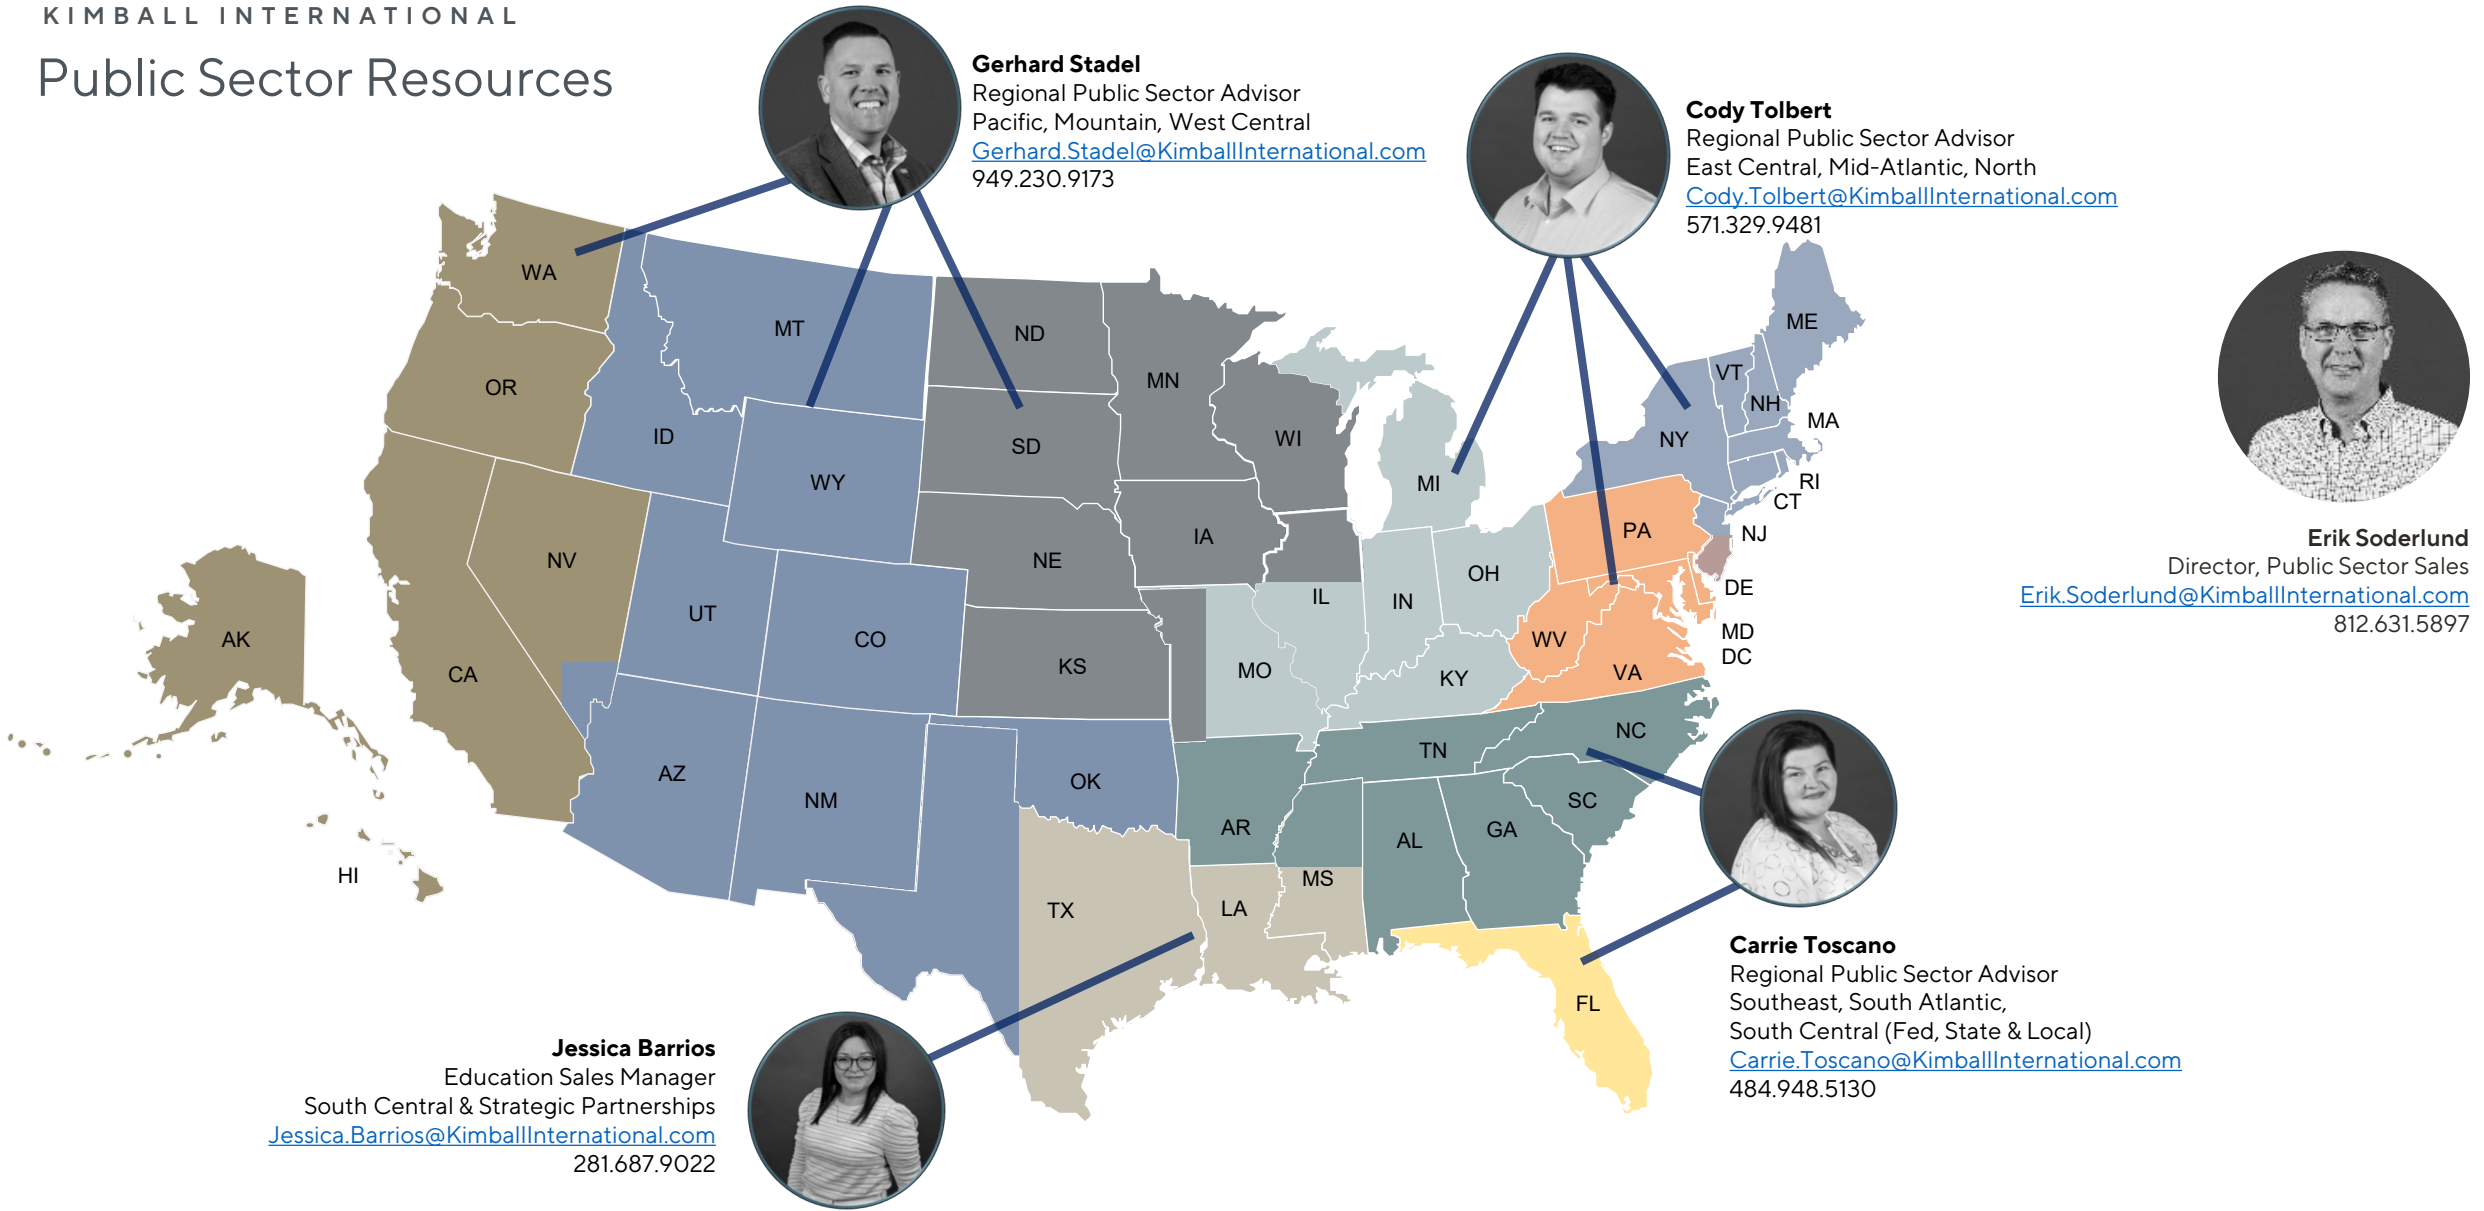

Public Sector Resources

Gerhard Stadel
Regional Public Sector Advisor
Pacific, Mountain, West Central
Gerhard.Stadel@KimballInternational.com
949.230.9173

Cody Tolbert
Regional Public Sector Advisor
East Central, Mid-Atlantic, North
Cody.Tolbert@KimballInternational.com
571.329.9481

Erik Soderlund
Director, Public Sector Sales
Erik.Soderlund@KimballInternational.com
812.631.5897

Carrie Toscano
Regional Public Sector Advisor
Southeast, South Atlantic,
South Central (Fed, State & Local)
Carrie.Toscano@KimballInternational.com
484.948.5130