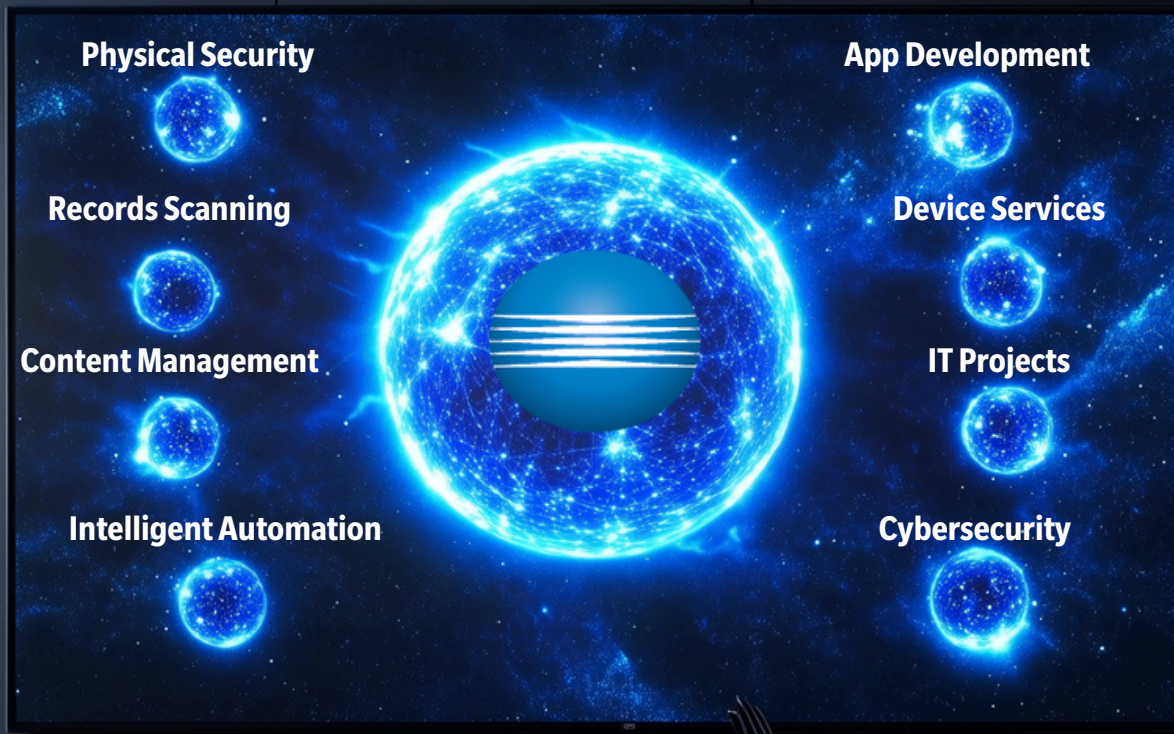

KONICA MINOLTA

Powering Your Digital Transformation

Available through the OMNIA Partners GPO Program

Intelligent Automation

Designed to increase workflow efficiency, storage, security, and compliance by automating manual processes.

Records Scanning

Convert physical documents and other records into digital content to be utilized by business applications and free up space.

Content Management

Seamlessly integrate critical business applications, ensuring your documents are accessible and secure in a cloud environment.

Application Development

Design and build custom applications and intranets in the M365 platform. Create data visualizations with business intelligence tools.

Device Services

From deployment to lifecycle management, streamline the processes supporting end-user IT hardware.

IT Projects

Augment IT efforts with project support, outsource low value projects that pull corporate IT resources away from high priority assignments

Physical Security

IoT cloud-based intelligent video surveillance systems, access control, and advanced analytics designed to secure high value assets, buildings and people.