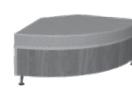

DUC-2452-USCR90L-