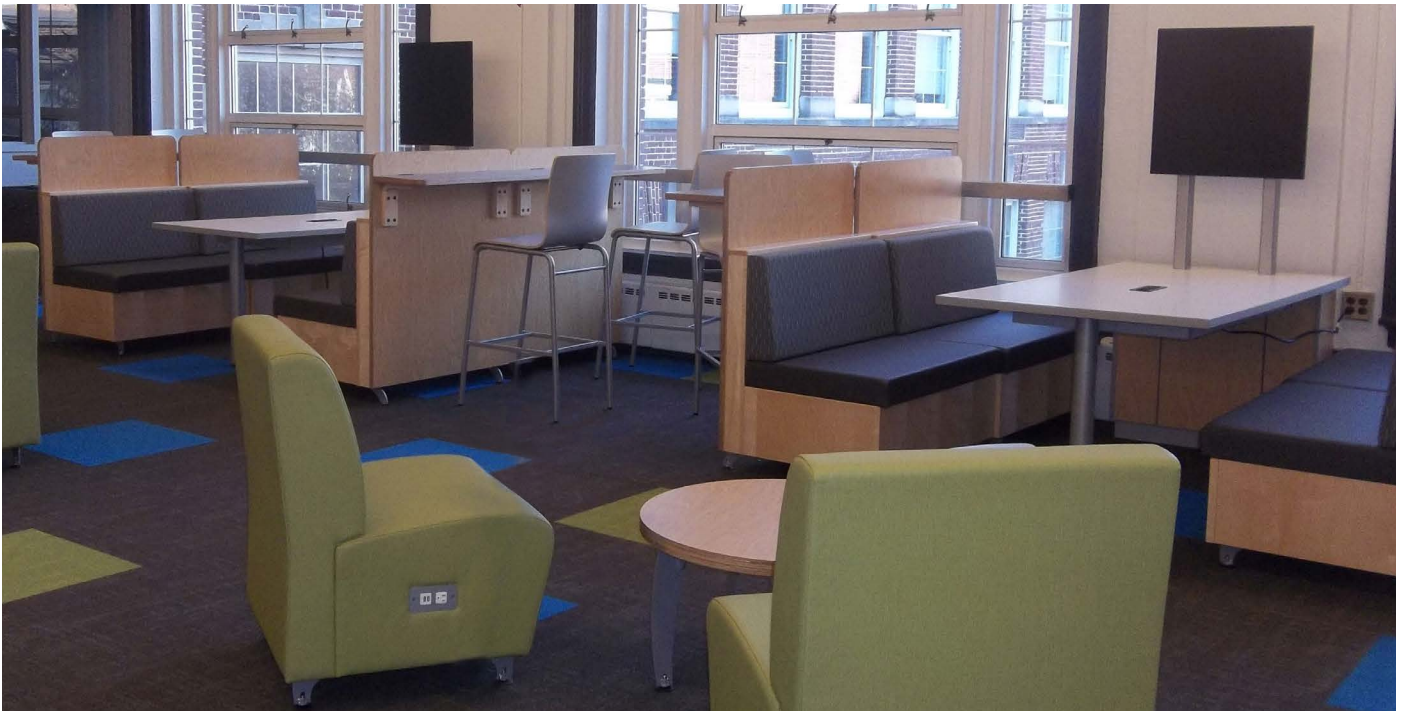

Essential linking elements: Connector tables and benches allow seamless connection of Lounge and Cafe models providing convenient surface and seating areas in your configurations. *[*Integrate power here!](#)*

Designed to connect to other Duo seating and table components. Duo Lounge Seating can be used as stand-alone seating items or arranged with other Duo seating items to create many different interactive seating configurations. Ideal in commons, media space and lounge areas.

SEATING

DUC-2418-USO-18

DUC-2424-C-14
Closed Unit

Connector Stools & Tables

Duo Connector Stools & Tables are unique components designed to connect Duo Lounge & Duo Café Counter in continuous seating groups. Stools have fully upholstered seat cushions on high pressure laminate or oak or maple veneer base. Available in open or closed models with powder coated steel legs and adjustable black glides.