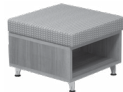

Seat Heights: 18"H & 25"H

Duo Connector Stools

Rectangle Open & Closed

DUC-2418-USO-

DUC-2418-USC-

Square Open & Closed

DUC-2424-USO-

DUC-2424-USC-