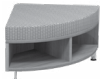

DUC-2452-USOR90-