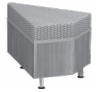

45° Open, Curved Back

DUC-2436-USOR45-

DUC-2452-USCR90L-

DUC-2420-USCR45-

DUC-2420-USCFR45-

45° Closed, Curved and Flat Back

Duo Connector Stools

90° Open and Closed