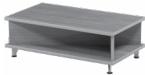

DUO-30300T-_
DUO-36360T-_

DUO-24420T-_
DUO-36360T-_