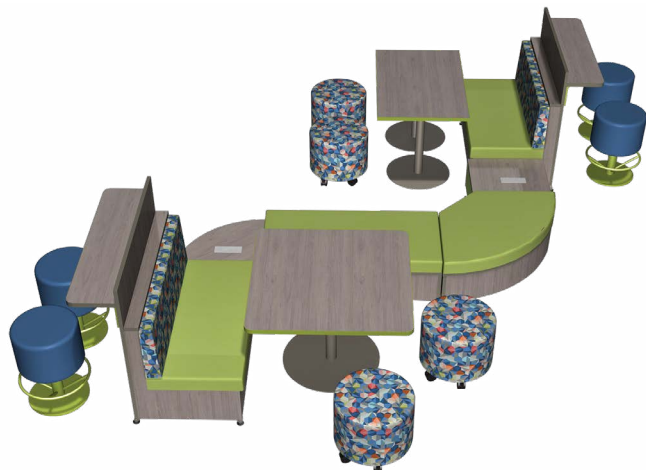

Essential linking elements: Connector tables and benches allow seamless connection of Lounge and Cafe models providing convenient surface and seating areas in your configurations. *[*Integrate power here!](#)*

Designed to connect to other Duo seating and table components. Duo Lounge Seating can be used as stand-alone seating items or arranged with other Duo seating items to create many different interactive seating configurations. Ideal in commons, media space and lounge areas.

DUC-2435-OR90-

DUC-2436-OR45L-

DUC-2452-OR90-

Collaboration Kitspiration

- (4) Full Time Ottoman FTD-20-5C
- (4) Push Pop Stools PP-25-FR
- (2) Duo Café DUO2-48L-CC
- (1) Orbit Rectangle Table O22-C3048-29
- (1) Orbit Square Table O27-C4242R-29
- (1) Duo Connector Rectangle Bench DUC-2452-USCL-18
- (1) Duo Connector Wedge Bench DUC-2452-USCR90L-18
- (1) Duo Connector Wedge Table DUC-2435-CR90L
- (1) Duo Connector Square Table DUC-2424-CL-14

Footprint as shown is
9'-8" X 15'

TABLES

Coffee Table

A casual table, built to last and aesthetically pair with other members of the Duo Family in community-centered environments. High pressure laminate worksurface with 3mm PVC edge. Open storage available in oak, maple, Sprayon or high pressure laminate. Powder coated steel legs with non-marring, nylon adjustable glides are standard.