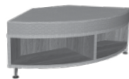

DUC-2452-OSCR90L-