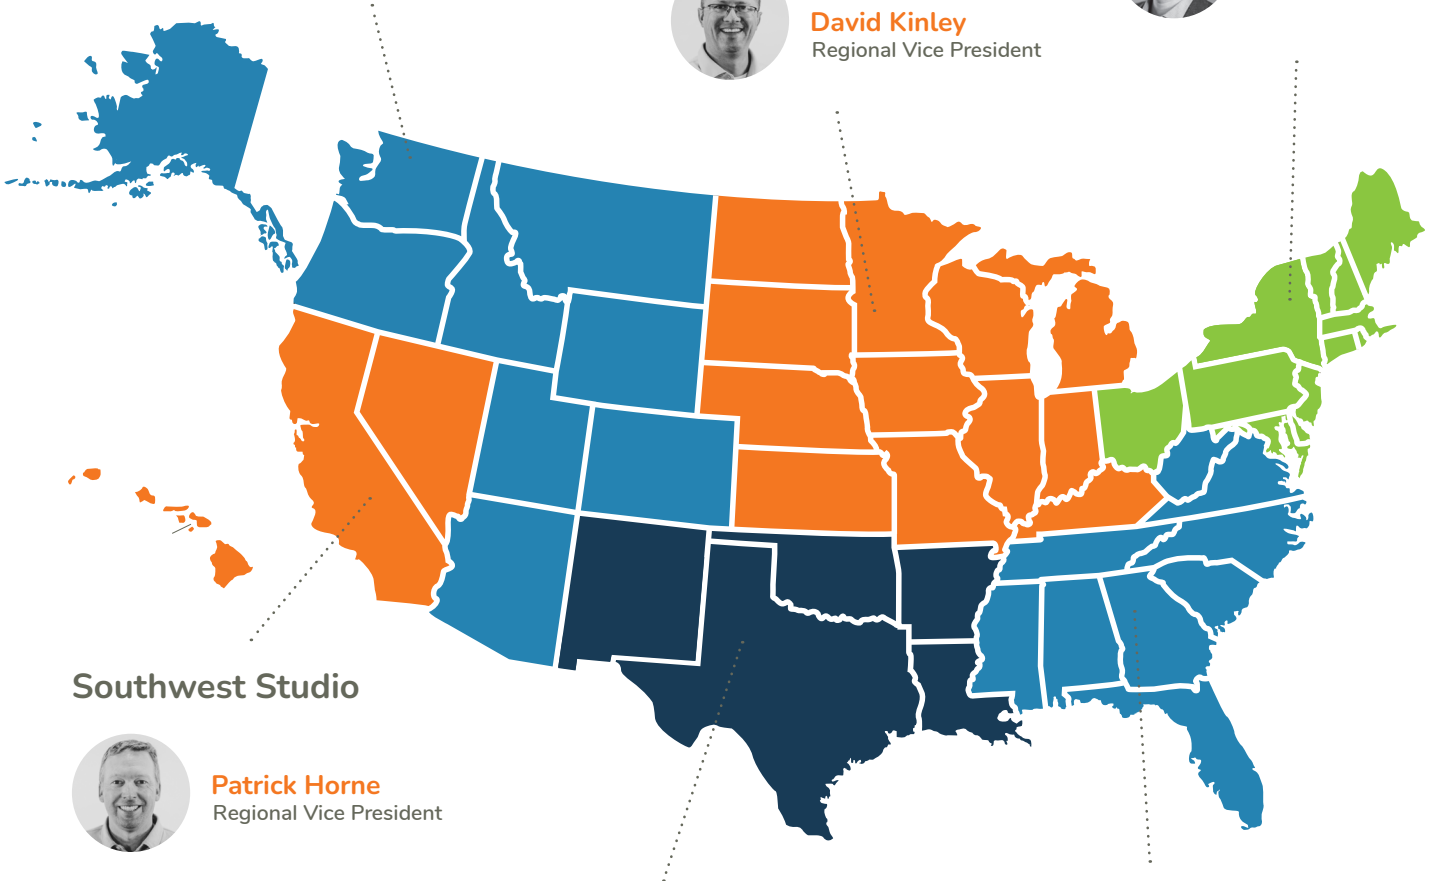

## Mountain Pacific Studio

**Jayme Caruso**  
Regional Vice President

## Northeast Studio

**Chris Reilly**  
Regional Vice President

## Midwest Studio

**David Kinley**  
Regional Vice President