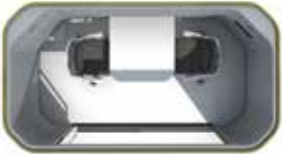

		INTERNAL DIMENSIONS				TABLE DIMENSIONS		
		Width	Depth	Height	Sq. Ft.	Width	Depth	Seats
	Linear Phone Booth	39"	39"	83"	10.6	39"	15.5"	1
	Linear Studio	46"	39"	83"	12.2	39"	21.5"	1
	Linear Duo Pod	79"	39"	83"	21.4	20"	20"	2
	Linear Team Pod (Small)	79"	54"	83"	29.6	20"	34"	4
	Linear Team Pod (Large)	79"	79"	83"	43.3	20"	59"	6

INTERNAL DIMENSIONS

TABLE DIMENSIONS

Width Depth Height Sq. Ft.

Width Depth Seats

Soft Phone Booth

32" 32" 83" 7.1

32" 14" 1

Soft Duo Pod