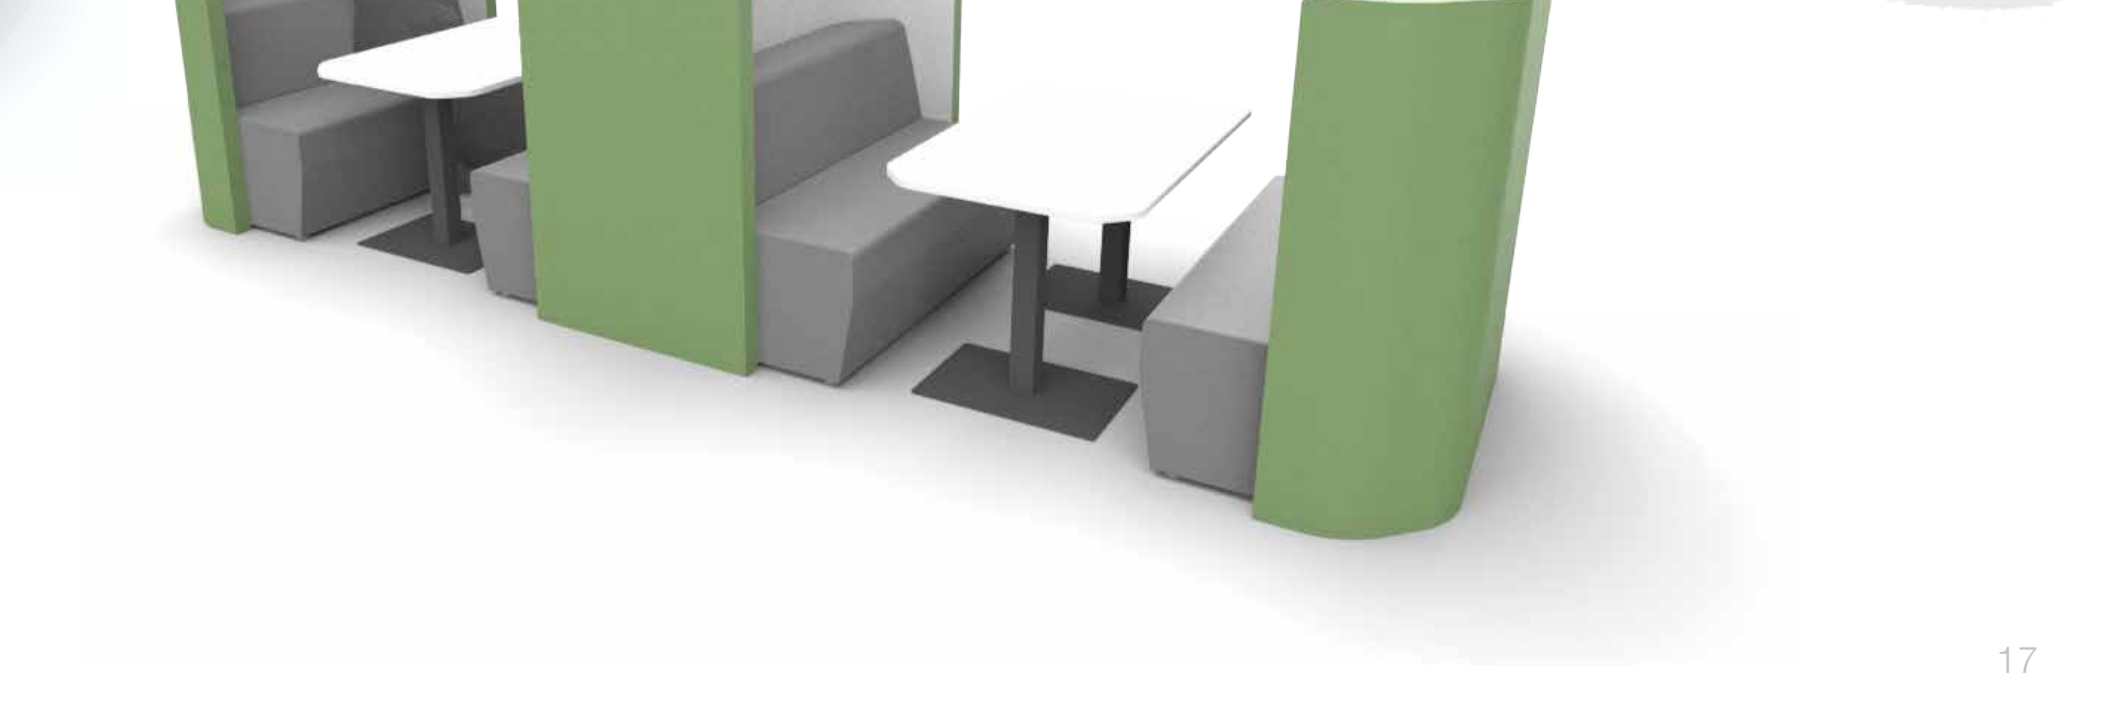

Oasis Soft Team Pod

Oasis Soft Team Booth

SEE AND BE SEEN

Oasis Soft Social Booth

Available with or without rear wall.

Flat Roof

Peaked Roof

Radius Roof

SEE AND BE SEEN

Oasis Soft Carousel
1x6 Configuration

Oasis Soft Carousel
2x3 Configuration

Oasis Soft Carousel
3x2 Configuration

SEE AND BE SEEN

Oasis Soft Hubs and Hub Clusters

LET IT
ROLL

Oasis FreeStyle

The ultimate in flexibility.

Static or mobile.

Louvered or enclosed/lighted
ceiling.

Standard FreeStyle Fabrics

Likeness

Apt

Global

Lateral