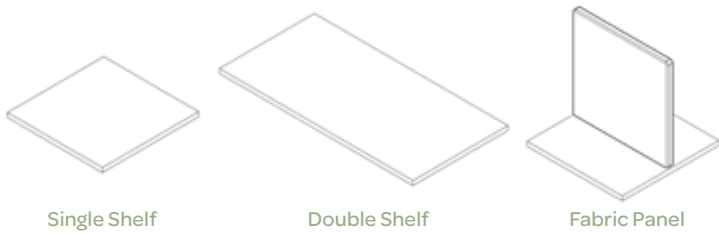

Natural
Oak

Premium
White

Shorewood

Walnut

THE POSSIBILITIES
ARE ENDLESS...

Single Shelf

Double Shelf

Fabric Panel

Single Planter Box
(liner not included)

Double Planter Box
(liner not included)

Single Display Cabinet
(with or without back)

Double Display Cabinet

Single Low Cabinet
(also available with
lock and key)

Double Low Cabinet